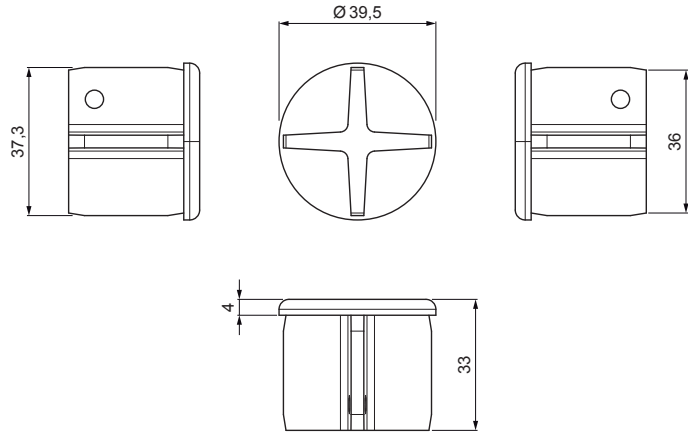

TECHNICAL SHEET

PIPE END CAP FOR SNOW STOPPER

FALZ-HEU MP RK 40

DETAIL:

1. plate for pipe 1 hole
2. pipe for snow stopper
3. PVC pipe coupling black
4. pipe end cap for snow stopper

DETAIL:

1. plate for pipe 2 holes
2. pipe for snow stopper
3. PVC pipe coupling black
4. pipe end cap for snow stopper