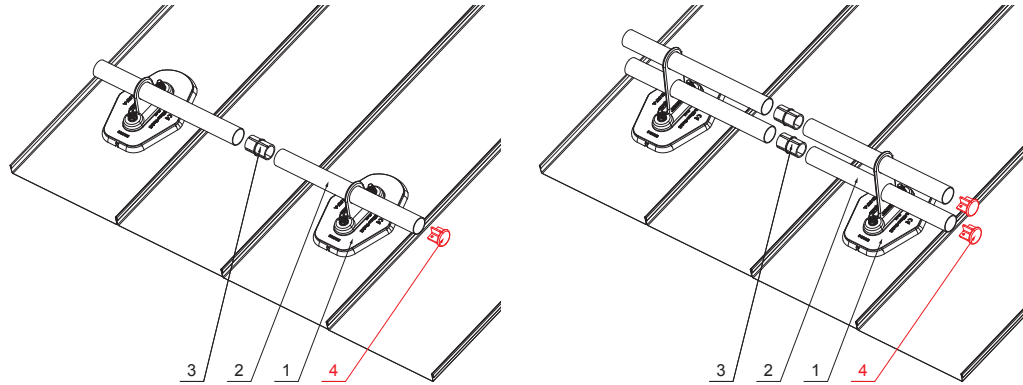

# PIPE END CAP FOR SNOW STOPPER

# FALZ-HEU MP RK 40

**DETAIL:**

1. plate for pipe 1 hole
2. pipe for snow stopper
3. PVC pipe coupling black
4. pipe end cap for snow stopper

**DETAIL:**

1. plate for pipe 2 holes
2. pipe for snow stopper
3. PVC pipe coupling black
4. pipe end cap for snow stopper