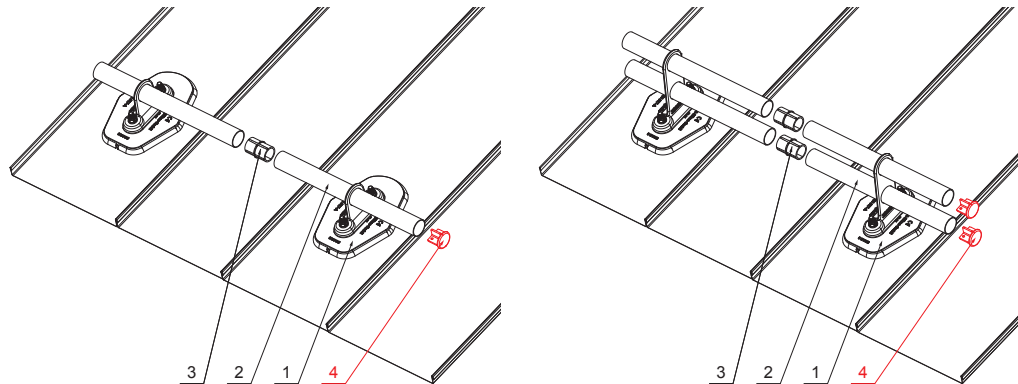

TECHNICAL SHEET

PIPE END CAP FOR SNOW STOPPER

FALZ-HEU MP RK 40

SSM Aluminium pre-painted W.15 – Mouse grey W.15 – RAL 7005

- DETAIL:**
1. plate for pipe 1 hole
 2. pipe for snow stopper
 3. PVC pipe coupling black
 4. pipe end cap for snow stopper

- DETAIL:**
1. plate for pipe 2 holes
 2. pipe for snow stopper
 3. PVC pipe coupling black
 4. pipe end cap for snow stopper

INDEX	CHANGE	DATE	SIGNATURE	KJG QUALITY®	Scan code for 3D model	
MATERIAL BRAND			W.C.	WEIGHT kg	SCALE	
SIZE, SEMI-FINISHED PRODUCTS				STN STANDARD	SORTING NUMBER	
AUXILIARY EQUIPMENT				NOTE	POSITION NUMBER	
ELABORATED BY Ing. Kluska M.						
TESTED BY				OLD DRAWING	DRAWING NUMBER	
TECHNOLOGIST			TECHNOLOGIST			
NAME			Pipe end cap for snow stopper		Number of sheets	
					FALZ-HEU MP RK 40	
					Sheet	