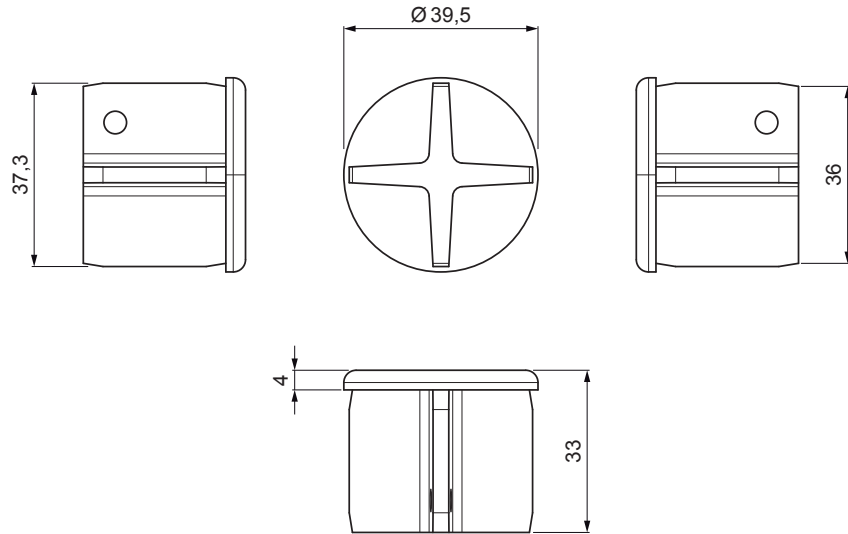

TECHNICAL SHEET

PIPE END CAP FOR SNOW STOPPER

FALZ-HEU MP RK 40

SSM Aluminium pre-painted W.15 – Mouse grey W.15 – RAL 7005

- DETAIL:**
1. plate for pipe 1 hole
 2. pipe for snow stopper
 3. PVC pipe coupling black
 4. pipe end cap for snow stopper

- DETAIL:**
1. plate for pipe 2 holes
 2. pipe for snow stopper
 3. PVC pipe coupling black
 4. pipe end cap for snow stopper

INDEX	CHANGE	DATE	SIGNATURE	KJG QUALITY®	Scan code for 3D model	
MATERIAL BRAND			W.C.	WEIGHT kg	SCALE	
SIZE, SEMI-FINISHED PRODUCTS				STN STANDARD	SORTING NUMBER	
AUXILIARY EQUIPMENT				NOTE	POSITION NUMBER	
ELABORATED BY Ing. Kluska M.						
TESTED BY				OLD DRAWING	DRAWING NUMBER	
TECHNOLOGIST			TECHNOLOGIST			
NAME			Pipe end cap for snow stopper		Number of sheets	
					FALZ-HEU MP RK 40	
					Sheet	