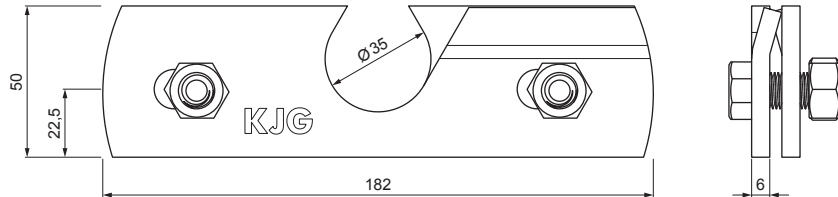

TECHNICAL SHEET

SNOW STOPPER CLAMP FOR FALZ

ZS-WZSF 1/35

Bolt M 12x30 Stainless steel
Nut M 12 Stainless steel

DETAIL:

1. snow stopper clamp for FALZ
2. ice breaker for snow stopper for FALZ
3. pipe for snow stopper
4. PVC pipe coupling for snow stopper
5. PVC pipe end cap for snow stopper

W Aluminium – Natur

INDEX	CHANGE	DATE	SIGNATURE			
MATERIAL BRAND			W.C.	WEIGHT kg	SCALE	
SIZE, SEMI-FINISHED PRODUCTS					STN STANDARD	SORTING NUMBER
AUXILIARY EQUIPMENT					NOTE	POSITION NUMBER
ELABORATED BY Ing. Kluska M.						
TESTED BY						
TECHNOLOGIST		TECHNOLOGIST		OLD DRAWING	DRAWING NUMBER	
NAME				ZS-WZSF 1/35		
Snow stopper clamp for FALZ				Number of sheets	Sheet 	