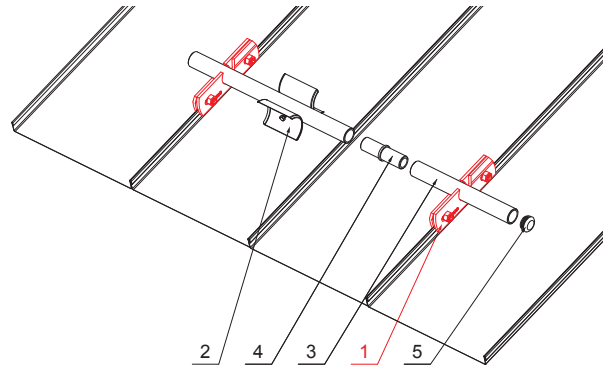

TECHNICAL SHEET

SNOW STOPPER CLAMP FOR FALZ

ZS-WZSF 1/35

Bolt M 12x30 Stainless steel
Nut M 12 Stainless steel

DETAIL:

1. snow stopper clamp for FALZ
2. ice breaker for snow stopper for FALZ
3. pipe for snow stopper
4. PVC pipe coupling for snow stopper
5. PVC pipe end cap for snow stopper

W Aluminium – Natur

INDEX	CHANGE	DATE	SIGNATURE			
MATERIAL BRAND			W.C.	WEIGHT kg	SCALE	
SIZE, SEMI-FINISHED PRODUCTS					STN STANDARD	SORTING NUMBER
AUXILIARY EQUIPMENT					NOTE	POSITION NUMBER
ELABORATED BY Ing. Kluska M.						
TESTED BY						
TECHNOLOGIST		TECHNOLOGIST		OLD DRAWING	DRAWING NUMBER	
NAME				ZS-WZSF 1/35		
Snow stopper clamp for FALZ				Number of sheets	Sheet 	