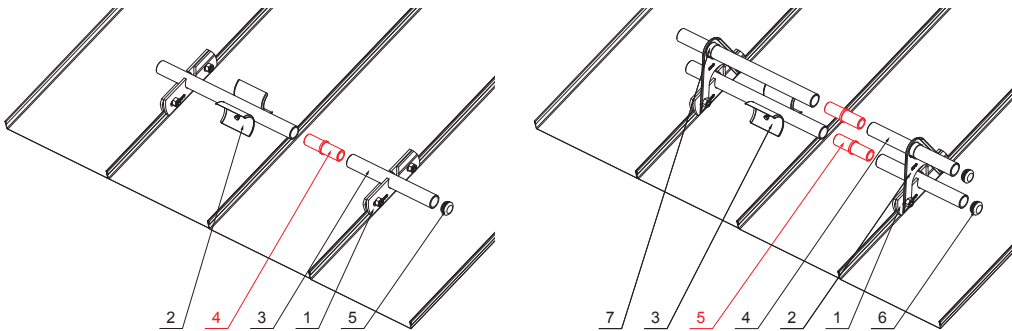

TECHNICAL SHEET

PVC PIPE COUPLING FOR SNOW STOPPER

ZS-WZSF-SR PVC

DETAIL:

1. snow stopper clamp for falz
2. ice breaker for snow stopper for falz
3. pipe for snow stopper
4. PVC pipe coupling for snow stopper
5. PVC pipe end cap for snow stopper

DETAIL:

1. snow stopper clamp for falz
2. extension for snow stopper pipe holder for falz
3. ice breaker for snow stopper for falz
4. pipe for snow stopper
5. PVC pipe coupling for snow stopper
6. PVC pipe end cap for snow stopper
7. PVC spacer ring for snow stopper

IC PVC – Intense black – RAL 9005

INDEX	CHANGE	DATE	SIGNATURE		
MATERIAL BRAND			W.C.	WEIGHT kg	SCALE
SIZE, SEMI-FINISHED PRODUCTS				STN STANDARD	SORTING NUMBER
AUXILIARY EQUIPMENT				NOTE	POSITION NUMBER
ELABORATED BY Ing. Kluska M.					
TESTED BY					
TECHNOLOGIST		TECHNOLOGIST		OLD DRAWING	DRAWING NUMBER
NAME			ZS-WZSF-SR PVC		
PVC pipe coupling for snow stopper			Number of sheets		Sheet 