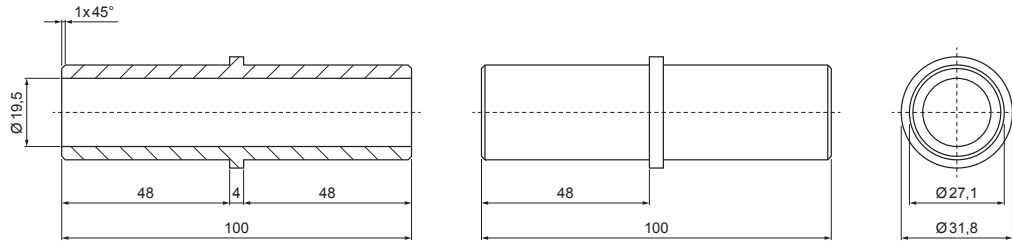

TECHNICAL SHEET

PVC PIPE COUPLING FOR SNOW STOPPER

ZS-WZSF-SR PVC

DETAIL:

1. snow stopper clamp for falz
2. ice breaker for snow stopper for falz
3. pipe for snow stopper
4. PVC pipe coupling for snow stopper
5. PVC pipe end cap for snow stopper

IC PVC – Intense black – RAL 9005

INDEX	CHANGE	DATE	SIGNATURE		
MATERIAL BRAND			W.C.	WEIGHT kg	SCALE
SIZE, SEMI-FINISHED PRODUCTS				STN STANDARD	SORTING NUMBER
AUXILIARY EQUIPMENT				NOTE	POSITION NUMBER
ELABORATED BY Ing. Kluska M.					
TESTED BY					
TECHNOLOGIST		TECHNOLOGIST		OLD DRAWING	DRAWING NUMBER
NAME			ZS-WZSF-SR PVC		
PVC pipe coupling for snow stopper			Number of sheets		Sheet 