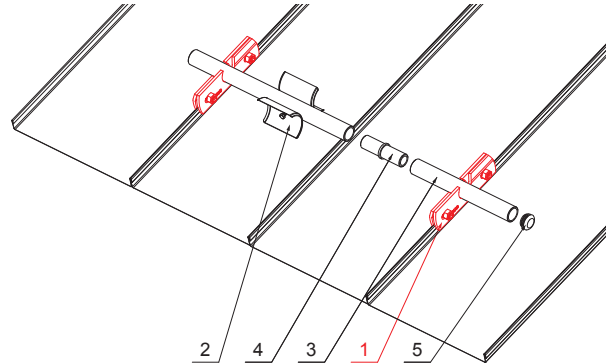

TECHNICAL SHEET

SNOW STOPPER CLAMP FOR FALZ

ZS-MZSF 1/35

Bolt M 12x30 Stainless steel
Nut M 12 Stainless steel

DETAIL:

1. snow stopper clamp for FALZ
2. ice breaker for snow stopper for FALZ
3. pipe for snow stopper
4. PVC pipe coupling for snow stopper
5. PVC pipe end cap for snow stopper

M Copper – Natur

INDEX	CHANGE	DATE	SIGNATURE	KJG QUALITY®	Scan code for 3D model
MATERIAL BRAND			W.C.	WEIGHT kg	SCALE
SIZE, SEMI-FINISHED PRODUCTS				STN STANDARD	SORTING NUMBER
AUXILIARY EQUIPMENT				NOTE	POSITION NUMBER
ELABORATED BY Ing. Kluska M.					
TESTED BY					
TECHNOLOGIST		TECHNOLOGIST		OLD DRAWING	DRAWING NUMBER
NAME Snow stopper clamp for falz				Number of sheets	ZS-MZSF 1/35 Sheet