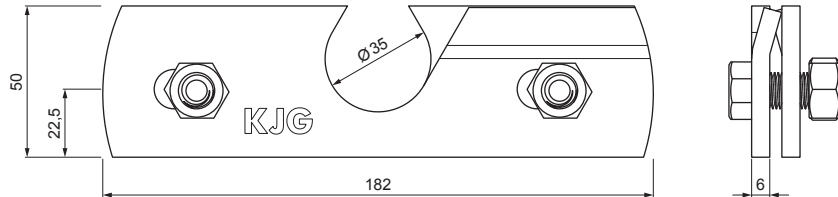

TECHNICAL SHEET

SNOW STOPPER CLAMP FOR FALZ

ZS-MZSF 1/35

Bolt M 12x30 Stainless steel
Nut M 12 Stainless steel

DETAIL:

1. snow stopper clamp for FALZ
2. ice breaker for snow stopper for FALZ
3. pipe for snow stopper
4. PVC pipe coupling for snow stopper
5. PVC pipe end cap for snow stopper

M Copper – Natur

INDEX	CHANGE	DATE	SIGNATURE	KJG QUALITY®	Scan code for 3D model
MATERIAL BRAND			W.C.	WEIGHT kg	SCALE
SIZE, SEMI-FINISHED PRODUCTS				STN STANDARD	SORTING NUMBER
AUXILIARY EQUIPMENT				NOTE	POSITION NUMBER
ELABORATED BY Ing. Kluska M.					
TESTED BY					
TECHNOLOGIST		TECHNOLOGIST		OLD DRAWING	DRAWING NUMBER
NAME Snow stopper clamp for falz				Number of sheets	ZS-MZSF 1/35 Sheet