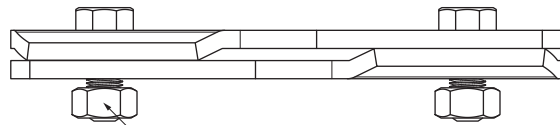

TECHNICAL SHEET

SNOW STOPPER CLAMP FOR FALZ

ZS-MZSF 1/35

Bolt M 12x30 Stainless steel
Nut M 12 Stainless steel

DETAIL:

1. snow stopper clamp for FALZ
2. ice breaker for snow stopper for FALZ
3. pipe for snow stopper
4. PVC pipe coupling for snow stopper
5. PVC pipe end cap for snow stopper

M Copper – Natur

INDEX	CHANGE	DATE	SIGNATURE	KJG QUALITY®	Scan code for 3D model
MATERIAL BRAND			W.C.	WEIGHT kg	SCALE
SIZE, SEMI-FINISHED PRODUCTS				STN STANDARD	SORTING NUMBER
AUXILIARY EQUIPMENT				NOTE	POSITION NUMBER
ELABORATED BY Ing. Kluska M.					
TESTED BY					
TECHNOLOGIST		TECHNOLOGIST		OLD DRAWING	DRAWING NUMBER
NAME Snow stopper clamp for falz				Number of sheets	ZS-MZSF 1/35 Sheet