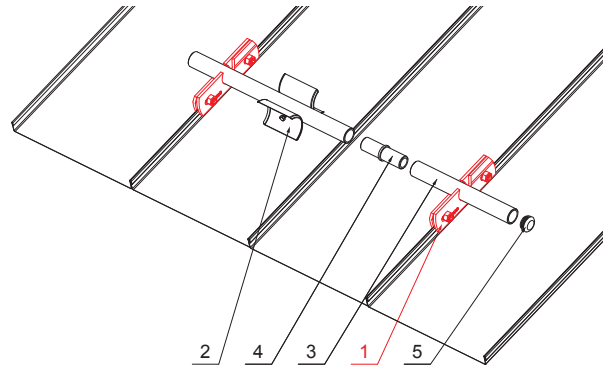

# SNOW STOPPER CLAMP FOR FALZ

## ZS-NZSF 1/35

Bolt M 12x30 Stainless steel  
Nut M 12 Stainless steel

**DETAIL:**

1. snow stopper clamp for FALZ
2. ice breaker for snow stopper for FALZ
3. pipe for snow stopper
4. PVC pipe coupling for snow stopper
5. PVC pipe end cap for snow stopper