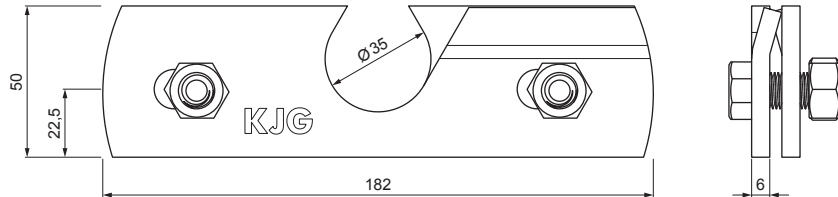

## ZS-NZSF 1/35

Bolt M 12x30 Stainless steel  
Nut M 12 Stainless steel

**DETAIL:**

1. snow stopper clamp for FALZ
2. ice breaker for snow stopper for FALZ
3. pipe for snow stopper
4. PVC pipe coupling for snow stopper
5. PVC pipe end cap for snow stopper

**304 2B** Stainless steel – AISI 304 2B – MATT

INDEX	CHANGE	DATE	SIGNATURE			
MATERIAL BRAND			W.C.	WEIGHT kg	SCALE	
SIZE, SEMI-FINISHED PRODUCTS						
AUXILIARY EQUIPMENT				STN STANDARD	SORTING NUMBER	
ELABORATED BY Ing. Kluska M.				NOTE	POSITION NUMBER	
TESTED BY						
TECHNOLOGIST		TECHNOLOGIST		OLD DRAWING	DRAWING NUMBER	
NAME				Snow stopper clamp for FALZ		
				Number of sheets	ZS-NZSF 1/35	Sheet 