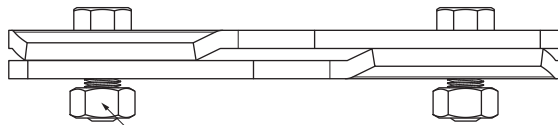

TECHNICAL SHEET

SNOW STOPPER CLAMP FOR FALZ

ZS-PZSF 1/35

Bolt M 12x30 Stainless steel
Nut M 12 Stainless steel

DETAIL:

1. snow stopper clamp for FALZ
2. ice breaker for snow stopper for FALZ
3. pipe for snow stopper
4. PVC pipe coupling for snow stopper
5. PVC pipe end cap for snow stopper

TM Color : Galvanized steel prepatented – Testa di Moro – RAL 8028
Material: Aluminium – Natur

INDEX	CHANGE	DATE	SIGNATURE			
MATERIAL BRAND			W.C.	WEIGHT kg	SCALE	
SIZE, SEMI-FINISHED PRODUCTS			STN STANDARD		SORTING NUMBER	
AUXILIARY EQUIPMENT			NOTE		POSITION NUMBER	
ELABORATED BY Ing. Kluska M.			OLD DRAWING		DRAWING NUMBER	
TESTED BY			TECHNOLOGIST		DRAWING NUMBER	
TECHNOLOGIST			TECHNOLOGIST		DRAWING NUMBER	
NAME			Snow stopper clamp for FALZ		ZS-PZSF 1/35	
			Number of sheets		Sheet 	