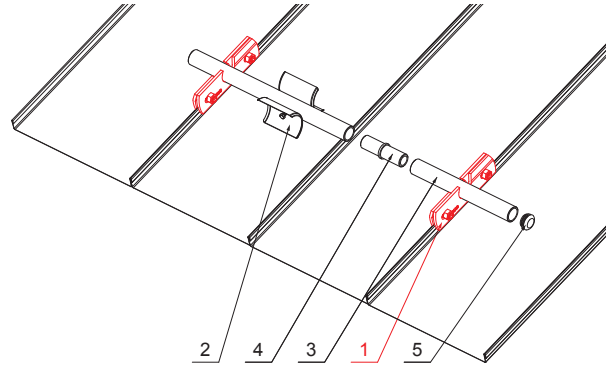

TECHNICAL SHEET

SNOW STOPPER CLAMP FOR FALZ

ZS-PZSF 1/35

Bolt M 12x30 Stainless steel
Nut M 12 Stainless steel

DETAIL:

1. snow stopper clamp for FALZ
2. ice breaker for snow stopper for FALZ
3. pipe for snow stopper
4. PVC pipe coupling for snow stopper
5. PVC pipe end cap for snow stopper

TM Color : Galvanized steel prepatented – Testa di Moro – RAL 8028
Material: Aluminium – Natur

INDEX	CHANGE	DATE	SIGNATURE			
MATERIAL BRAND			W.C.	WEIGHT kg	SCALE	
SIZE, SEMI-FINISHED PRODUCTS			STN STANDARD		SORTING NUMBER	
AUXILIARY EQUIPMENT			NOTE		POSITION NUMBER	
ELABORATED BY Ing. Kluska M.			OLD DRAWING		DRAWING NUMBER	
TESTED BY			TECHNOLOGIST		DRAWING NUMBER	
TECHNOLOGIST			TECHNOLOGIST		DRAWING NUMBER	
NAME			Snow stopper clamp for FALZ		ZS-PZSF 1/35	
			Number of sheets		Sheet 	