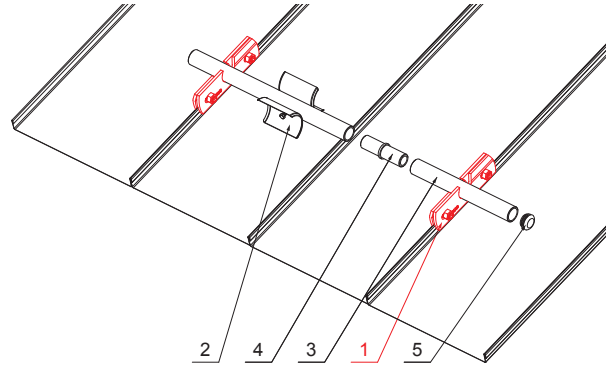

TECHNICAL SHEET

SNOW STOPPER CLAMP FOR FALZ

ZS-PZSF 1/35

Bolt M 12x30 Stainless steel
Nut M 12 Stainless steel

DETAIL:

1. snow stopper clamp for FALZ
2. ice breaker for snow stopper for FALZ
3. pipe for snow stopper
4. PVC pipe coupling for snow stopper
5. PVC pipe end cap for snow stopper

OC Color : Galvanized steel pre-painted – Steel red – RAL 3009
Material: Aluminium – Natur

INDEX	CHANGE	DATE	SIGNATURE	KJG QUALITY®	Scan code for 3D model	
MATERIAL BRAND			W.C.	WEIGHT kg	SCALE	
SIZE, SEMI-FINISHED PRODUCTS			STN STANDARD		SORTING NUMBER	
AUXILIARY EQUIPMENT			NOTE		POSITION NUMBER	
ELABORATED BY Ing. Kluska M.			OLD DRAWING		DRAWING NUMBER	
TESTED BY			TECHNOLOGIST		DRAWING NUMBER	
TECHNOLOGIST			TECHNOLOGIST		DRAWING NUMBER	
NAME			Snow stopper clamp for FALZ		ZS-PZSF 1/35	
Number of sheets			ZS-PZSF 1/35		Sheet	