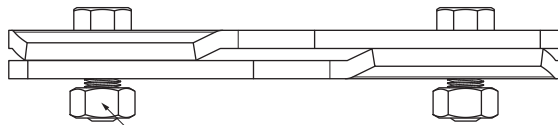

TECHNICAL SHEET

SNOW STOPPER CLAMP FOR FALZ

ZS-PZSF 1/35

Bolt M 12x30 Stainless steel
Nut M 12 Stainless steel

DETAIL:

1. snow stopper clamp for FALZ
2. ice breaker for snow stopper for FALZ
3. pipe for snow stopper
4. PVC pipe coupling for snow stopper
5. PVC pipe end cap for snow stopper