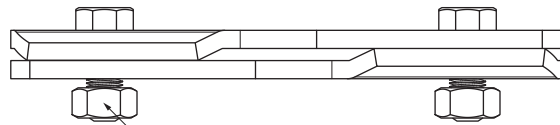

## ZS-PZSF 1/35

Bolt M 12x30 Stainless steel  
Nut M 12 Stainless steel

**DETAIL:**

1. snow stopper clamp for FALZ
2. ice breaker for snow stopper for FALZ
3. pipe for snow stopper
4. PVC pipe coupling for snow stopper
5. PVC pipe end cap for snow stopper