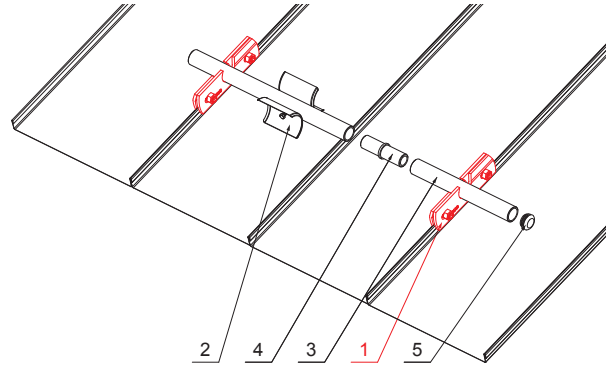

# SNOW STOPPER CLAMP FOR FALZ

## ZS-PZSF 1/35

Bolt M 12x30 Stainless steel  
Nut M 12 Stainless steel

**DETAIL:**

1. snow stopper clamp for FALZ
2. ice breaker for snow stopper for FALZ
3. pipe for snow stopper
4. PVC pipe coupling for snow stopper
5. PVC pipe end cap for snow stopper