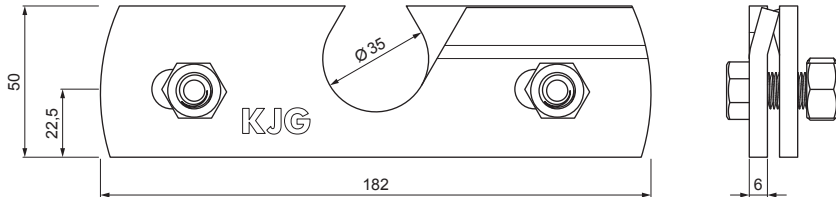

TECHNICAL SHEET

SNOW STOPPER CLAMP FOR FALZ

ZS-PZSF 1/35

Bolt M 12x30 Stainless steel
Nut M 12 Stainless steel

DETAIL:

1. snow stopper clamp for FALZ
2. ice breaker for snow stopper for FALZ
3. pipe for snow stopper
4. PVC pipe coupling for snow stopper
5. PVC pipe end cap for snow stopper

SB Color : Galvanized steel prepatented – Grey white – RAL 9002
Material: Aluminium – Natur

INDEX CHANGE	DATE	SIGNATURE			
MATERIAL BRAND					
SIZE, SEMI-FINISHED PRODUCTS					
AUXILIARY EQUIPMENT			STN STANDARD		SORTING NUMBER
ELABORATED BY Ing. Kluska M.			NOTE		POSITION NUMBER
TESTED BY					
TECHNOLOGIST		TECHNOLOGIST	OLD DRAWING		DRAWING NUMBER
NAME			Snow stopper clamp for FALZ		
Number of sheets			ZS-PZSF 1/35		Sheet 