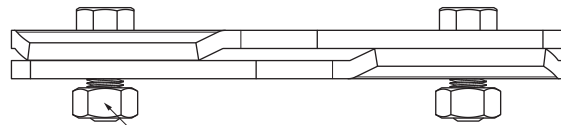

TECHNICAL SHEET

SNOW STOPPER CLAMP FOR FALZ

ZS-PZSF 1/35

Bolt M 12x30 Stainless steel
Nut M 12 Stainless steel

DETAIL:

1. snow stopper clamp for FALZ
2. ice breaker for snow stopper for FALZ
3. pipe for snow stopper
4. PVC pipe coupling for snow stopper
5. PVC pipe end cap for snow stopper

SB Color : Galvanized steel prepatented – Grey white – RAL 9002
Material: Aluminium – Natur

INDEX CHANGE	DATE	SIGNATURE			
MATERIAL BRAND					
SIZE, SEMI-FINISHED PRODUCTS					
AUXILIARY EQUIPMENT			STN STANDARD		SORTING NUMBER
ELABORATED BY Ing. Kluska M.			NOTE		POSITION NUMBER
TESTED BY					
TECHNOLOGIST		TECHNOLOGIST	OLD DRAWING		DRAWING NUMBER
NAME			Snow stopper clamp for FALZ		
Number of sheets			ZS-PZSF 1/35		Sheet 