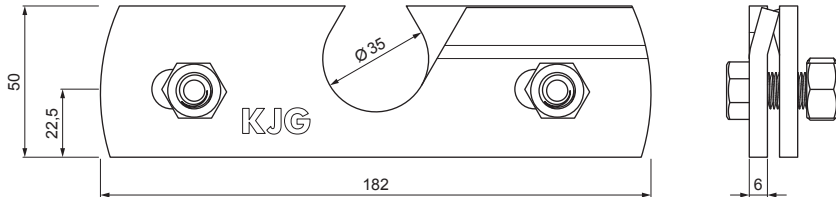

TECHNICAL SHEET

SNOW STOPPER CLAMP FOR FALZ

ZS-PZSF 1/35

Bolt M 12x30 Stainless steel
Nut M 12 Stainless steel

DETAIL:

1. snow stopper clamp for FALZ
2. ice breaker for snow stopper for FALZ
3. pipe for snow stopper
4. PVC pipe coupling for snow stopper
5. PVC pipe end cap for snow stopper

SB Color : Galvanized steel pre-painted – Grey white – RAL 9002
Material: Aluminium – Natur

INDEX CHANGE		DATE	SIGNATURE	KJG QUALITY®	Scan code for 3D model	
MATERIAL BRAND			W.C.	WEIGHT kg	SCALE	
SIZE, SEMI-FINISHED PRODUCTS						
AUXILIARY EQUIPMENT				STN STANDARD	SORTING NUMBER	
ELABORATED BY Ing. Kluska M.				NOTE	POSITION NUMBER	
TESTED BY						
TECHNOLOGIST		TECHNOLOGIST		OLD DRAWING	DRAWING NUMBER	
NAME Snow stopper clamp for FALZ				Number of sheets	ZS-PZSF 1/35	Sheet