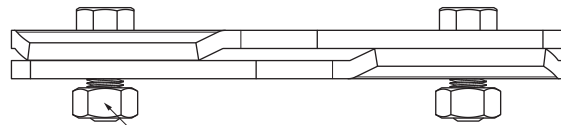

TECHNICAL SHEET

SNOW STOPPER CLAMP FOR FALZ

ZS-PZSF 1/35

Bolt M 12x30 Stainless steel
Nut M 12 Stainless steel

DETAIL:

1. snow stopper clamp for FALZ
2. ice breaker for snow stopper for FALZ
3. pipe for snow stopper
4. PVC pipe coupling for snow stopper
5. PVC pipe end cap for snow stopper

SB Color : Galvanized steel pre-painted – Grey white – RAL 9002
Material: Aluminium – Natur

INDEX CHANGE		DATE	SIGNATURE	KJG QUALITY®	Scan code for 3D model	
MATERIAL BRAND			W.C.	WEIGHT kg	SCALE	
SIZE, SEMI-FINISHED PRODUCTS						
AUXILIARY EQUIPMENT				STN STANDARD	SORTING NUMBER	
ELABORATED BY Ing. Kluska M.				NOTE	POSITION NUMBER	
TESTED BY						
TECHNOLOGIST		TECHNOLOGIST		OLD DRAWING	DRAWING NUMBER	
NAME Snow stopper clamp for FALZ				Number of sheets	ZS-PZSF 1/35	Sheet