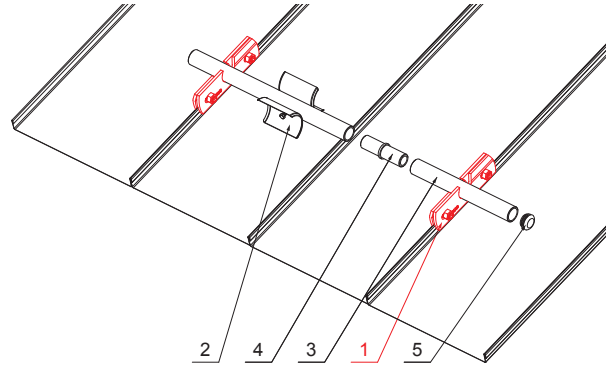

TECHNICAL SHEET

SNOW STOPPER CLAMP FOR FALZ

ZS-PZSF 1/35

Bolt M 12x30 Stainless steel
Nut M 12 Stainless steel

DETAIL:

1. snow stopper clamp for FALZ
2. ice breaker for snow stopper for FALZ
3. pipe for snow stopper
4. PVC pipe coupling for snow stopper
5. PVC pipe end cap for snow stopper

SB Color : Galvanized steel pre-painted – Grey white – RAL 9002
Material: Aluminium – Natur

INDEX CHANGE		DATE	SIGNATURE	KJG QUALITY®	Scan code for 3D model	
MATERIAL BRAND			W.C.	WEIGHT kg	SCALE	
SIZE, SEMI-FINISHED PRODUCTS						
AUXILIARY EQUIPMENT				STN STANDARD	SORTING NUMBER	
ELABORATED BY Ing. Kluska M.				NOTE	POSITION NUMBER	
TESTED BY						
TECHNOLOGIST		TECHNOLOGIST		OLD DRAWING	DRAWING NUMBER	
NAME Snow stopper clamp for FALZ				Number of sheets	ZS-PZSF 1/35	Sheet