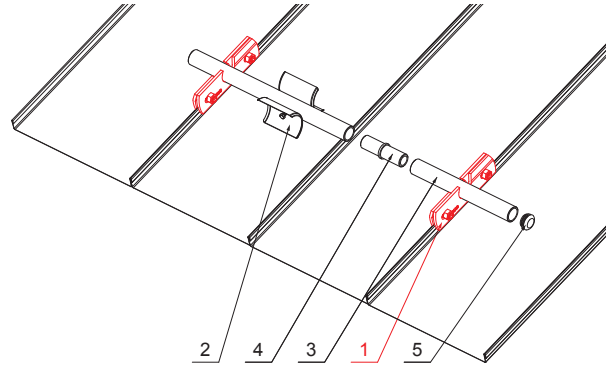

TECHNICAL SHEET

SNOW STOPPER CLAMP FOR FALZ

ZS-PZSF 1/35

Bolt M 12x30 Stainless steel
Nut M 12 Stainless steel

DETAIL:

1. snow stopper clamp for FALZ
2. ice breaker for snow stopper for FALZ
3. pipe for snow stopper
4. PVC pipe coupling for snow stopper
5. PVC pipe end cap for snow stopper

SB Color : Galvanized steel prepatented – Grey white – RAL 9002
Material: Aluminium – Natur

INDEX CHANGE	DATE	SIGNATURE			
MATERIAL BRAND					
SIZE, SEMI-FINISHED PRODUCTS					
AUXILIARY EQUIPMENT			STN STANDARD		SORTING NUMBER
ELABORATED BY Ing. Kluska M.			NOTE		POSITION NUMBER
TESTED BY					
TECHNOLOGIST		TECHNOLOGIST	OLD DRAWING		DRAWING NUMBER
NAME			Snow stopper clamp for FALZ		
Number of sheets			ZS-PZSF 1/35		Sheet 