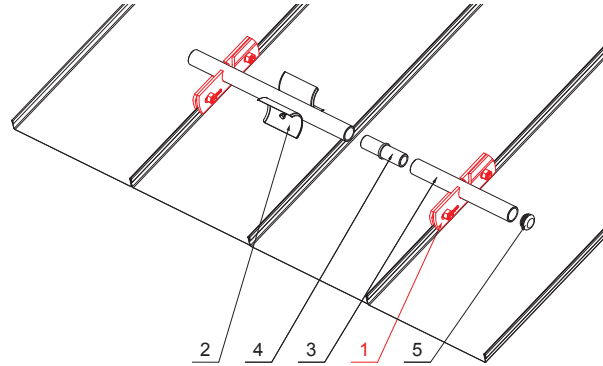

TECHNICAL SHEET

SNOW STOPPER CLAMP FOR FALZ

ZS-PZSF 1/35

Bolt M 12x30 Stainless steel
Nut M 12 Stainless steel

DETAIL:

1. snow stopper clamp for FALZ
2. ice breaker for snow stopper for FALZ
3. pipe for snow stopper
4. PVC pipe coupling for snow stopper
5. PVC pipe end cap for snow stopper

MM Color : Galvanized steel prepatented – Metallic copper – RAL extra
Material: Aluminium – Natur

INDEX	CHANGE	DATE	SIGNATURE	KJG QUALITY®	Scan code for 3D model	
MATERIAL BRAND			W.C.	WEIGHT kg	SCALE	
SIZE, SEMI-FINISHED PRODUCTS				STN STANDARD	SORTING NUMBER	
AUXILIARY EQUIPMENT				NOTE	POSITION NUMBER	
ELABORATED BY Ing. Kluska M.						
TESTED BY						
TECHNOLOGIST		TECHNOLOGIST		OLD DRAWING	DRAWING NUMBER	
NAME				Number of sheets		
Snow stopper clamp for FALZ				ZS-PZSF 1/35		
				Sheet		