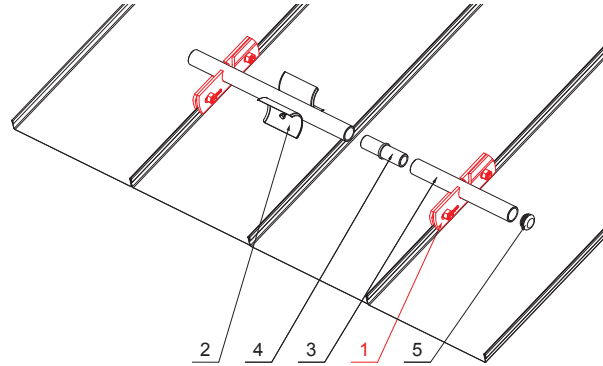

TECHNICAL SHEET

SNOW STOPPER CLAMP FOR FALZ

ZS-PZSF 1/35

Bolt M 12x30 Stainless steel
Nut M12 Stainless steel

DETAIL:

1. snow stopper clamp for FALZ
2. ice breaker for snow stopper for FALZ
3. pipe for snow stopper
4. PVC pipe coupling for snow stopper
5. PVC pipe end cap for snow stopper

BHT Color : Galvanized steel prepatented – Grey aluminum P.20 – RAL 9007
Material: Aluminium – Natur

INDEX CHANGE	DATE		SIGNATURE			
	W.C.					
MATERIAL BRAND			WEIGHT kg	SCALE		
SIZE, SEMI-FINISHED PRODUCTS			STN STANDARD		SORTING NUMBER	
AUXILIARY EQUIPMENT			NOTE		POSITION NUMBER	
ELABORATED BY Ing. Kluska M.			OLD DRAWING		DRAWING NUMBER	
TESTED BY			TECHNOLOGIST		DRAWING NUMBER	
NAME			Snow stopper clamp for FALZ		Number of sheets	
					ZS-PZSF 1/35	
					Sheet 	