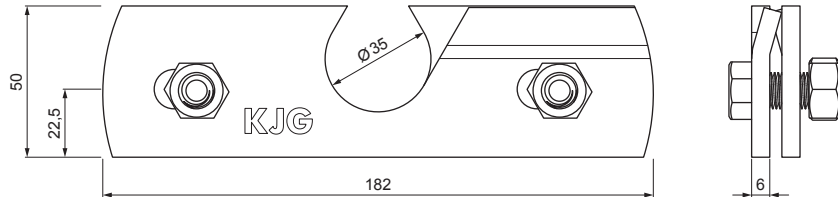

TECHNICAL SHEET

SNOW STOPPER CLAMP FOR FALZ

ZS-PZSF 1/35

DETAIL:

1. snow stopper clamp for FALZ
2. ice breaker for snow stopper for FALZ
3. pipe for snow stopper
4. PVC pipe coupling for snow stopper
5. PVC pipe end cap for snow stopper