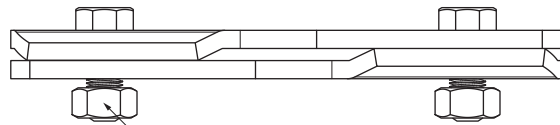

TECHNICAL SHEET

SNOW STOPPER CLAMP FOR FALZ

ZS-PZSF 1/35

Bolt M 12x30 Stainless steel
Nut M 12 Stainless steel

DETAIL:

1. snow stopper clamp for FALZ
2. ice breaker for snow stopper for FALZ
3. pipe for snow stopper
4. PVC pipe coupling for snow stopper
5. PVC pipe end cap for snow stopper

TZ Color : Galvanized steel prepatented – Reseda green – RAL 6011
Material: Aluminium – Natur

| | | | | | | |
|------------------------------|--------|------|-----------------------------|------------------------|------------------------|--|
| INDEX | CHANGE | DATE | SIGNATURE | KJG QUALITY® | Scan code for 3D model | |
| | | | | | | |
| MATERIAL BRAND | | | W.C. | WEIGHT kg | SCALE | |
| SIZE, SEMI-FINISHED PRODUCTS | | | STN STANDARD | | SORTING NUMBER | |
| AUXILIARY EQUIPMENT | | | NOTE | | POSITION NUMBER | |
| ELABORATED BY Ing. Kluska M. | | | OLD DRAWING | | DRAWING NUMBER | |
| TESTED BY | | | TECHNOLOGIST | | DRAWING NUMBER | |
| TECHNOLOGIST | | | TECHNOLOGIST | | DRAWING NUMBER | |
| NAME | | | Snow stopper clamp for FALZ | | Number of sheets | |
| | | | | | ZS-PZSF 1/35 | |
| | | | | | Sheet | |