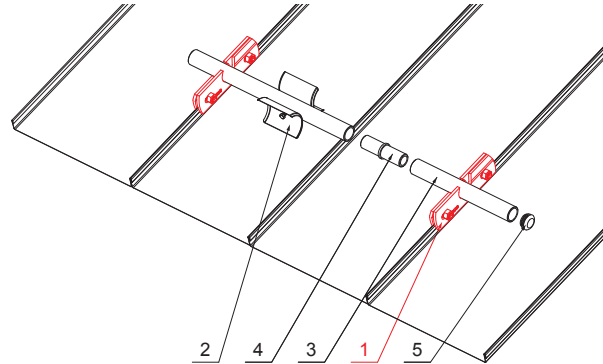

# SNOW STOPPER CLAMP FOR FALZ

## ZS-PZSF 1/35

Bolt M 12x30 Stainless steel  
Nut M 12 Stainless steel

**DETAIL:**

1. snow stopper clamp for FALZ
2. ice breaker for snow stopper for FALZ
3. pipe for snow stopper
4. PVC pipe coupling for snow stopper
5. PVC pipe end cap for snow stopper