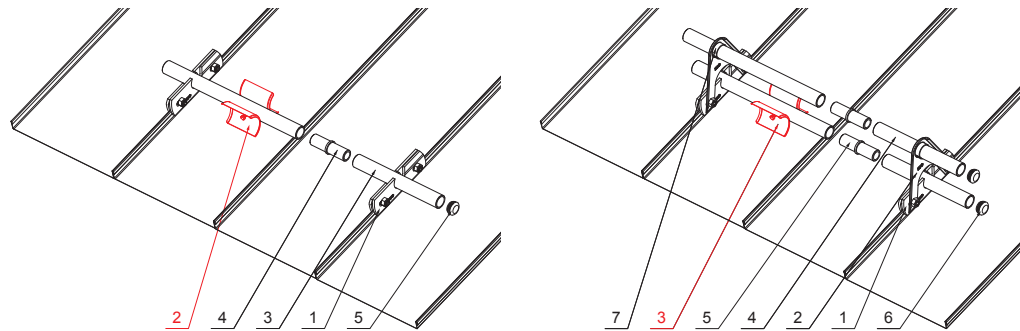

TECHNICAL SHEET

ICE BREAKER FOR SNOW STOPPER FOR FALZ ZS-PZSF ROLA

DETAIL:

1. snow stopper clamp for falz
2. ice breaker for snow stopper for falz
3. pipe for snow stopper
4. PVC pipe coupling for snow stopper
5. PVC pipe end cap for snow stopper

DETAIL:

1. snow stopper clamp for falz
2. extension for snow stopper pipe holder for falz
3. ice breaker for snow stopper for falz
4. pipe for snow stopper
5. PVC pipe coupling for snow stopper
6. PVC pipe end cap for snow stopper
7. PVC spacer ring for snow stopper

OC Color : Galvanized steel pre-painted – Steel red – RAL 3009
Material: Aluminium – Natur

INDEX CHANGE	DATE	SIGNATURE	W.C.	WEIGHT kg	SCALE			
MATERIAL BRAND				STN STANDARD				
SIZE, SEMI-FINISHED PRODUCTS				NOTE				
AUXILIARY EQUIPMENT				OLD DRAWING				
ELABORATED BY Ing. Kluska M.				DRAWING NUMBER				
TESTED BY				DRAWING NUMBER				
TECHNOLOGIST				DRAWING NUMBER				
NAME				Ice breaker for snow stopper for falz				
Number of sheets				ZS-PZSF ROLA				
								