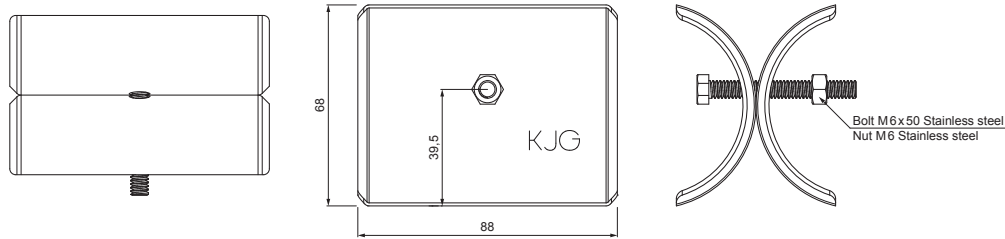

TECHNICAL SHEET

ICE BREAKER FOR SNOW STOPPER FOR FALZ ZS-PZSF ROLA

DETAIL:

1. snow stopper clamp for falz
2. ice breaker for snow stopper for falz
3. pipe for snow stopper
4. PVC pipe coupling for snow stopper
5. PVC pipe end cap for snow stopper

DETAIL:

1. snow stopper clamp for falz
2. extension for snow stopper pipe holder for falz
3. ice breaker for snow stopper for falz
4. pipe for snow stopper
5. PVC pipe coupling for snow stopper
6. PVC pipe end cap for snow stopper
7. PVC spacer ring for snow stopper

OC Color : Galvanized steel pre-painted – Steel red – RAL 3009
Material: Aluminium – Natur

INDEX CHANGE	DATE	SIGNATURE	W.C.	WEIGHT kg	SCALE			
MATERIAL BRAND				STN STANDARD				
SIZE, SEMI-FINISHED PRODUCTS				NOTE				
AUXILIARY EQUIPMENT				OLD DRAWING				
ELABORATED BY Ing. Kluska M.				DRAWING NUMBER				
TESTED BY				DRAWING NUMBER				
TECHNOLOGIST				DRAWING NUMBER				
NAME				Ice breaker for snow stopper for falz				
Number of sheets				ZS-PZSF ROLA				
								