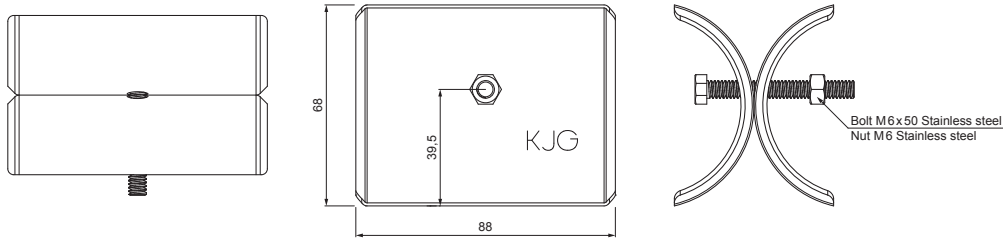

# ICE BREAKER FOR SNOW STOPPER FOR FALZ ZS-PZSF ROLA

**DETAIL:**

1. snow stopper clamp for falz
2. ice breaker for snow stopper for falz
3. pipe for snow stopper
4. PVC pipe coupling for snow stopper
5. PVC pipe end cap for snow stopper

**SB** Color : Galvanized steel preprepared – Grey white – RAL 9002  
Material: Aluminium – Natur

INDEX CHANGE		DATE	SIGNATURE			
MATERIAL BRAND			W.C.	WEIGHT kg	SCALE	
SIZE, SEMI-FINISHED PRODUCTS			STN STANDARD		SORTING NUMBER	
AUXILIARY EQUIPMENT			NOTE		POSITION NUMBER	
ELABORATED BY Ing. Kluska M.						
TESTED BY						
TECHNOLOGIST		TECHNOLOGIST	OLD DRAWING		DRAWING NUMBER	
NAME Ice breaker for snow stopper for falz				ZS-PZSF ROLA		
Number of sheets				Sheet 		