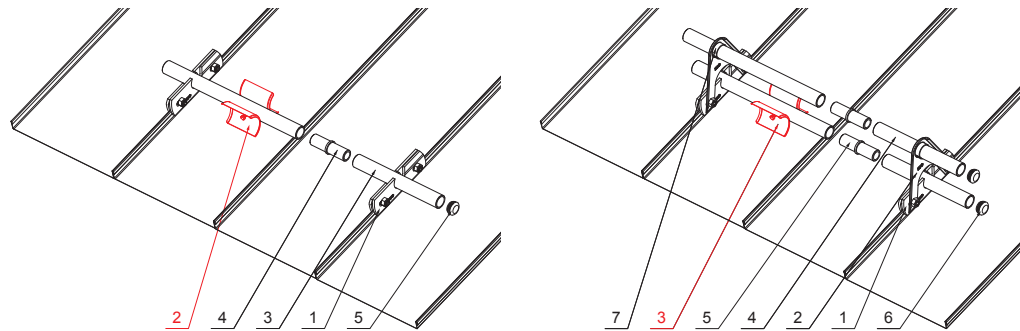

TECHNICAL SHEET

ICE BREAKER FOR SNOW STOPPER FOR FALZ ZS-PZSF ROLA

- DETAIL:**
1. snow stopper clamp for falz
 2. ice breaker for snow stopper for falz
 3. pipe for snow stopper
 4. PVC pipe coupling for snow stopper
 5. PVC pipe end cap for snow stopper

- DETAIL:**
1. snow stopper clamp for falz
 2. extension for snow stopper pipe holder for falz
 3. ice breaker for snow stopper for falz
 4. pipe for snow stopper
 5. PVC pipe coupling for snow stopper
 6. PVC pipe end cap for snow stopper
 7. PVC spacer ring for snow stopper

PS Color : Galvanized steel preprepared – Dusty grey – RAL 7037
Material: Aluminium – Natur

INDEX CHANGE		DATE	SIGNATURE			
MATERIAL BRAND			W.C.	WEIGHT kg	SCALE	
SIZE, SEMI-FINISHED PRODUCTS				STN STANDARD	SORTING NUMBER	
AUXILIARY EQUIPMENT				NOTE	POSITION NUMBER	
ELABORATED BY Ing. Kluska M.						
TESTED BY						
TECHNOLOGIST		TECHNOLOGIST		OLD DRAWING	DRAWING NUMBER	
NAME Ice breaker for snow stopper for falz				ZS-PZSF ROLA		
				Number of sheets		Sheet 