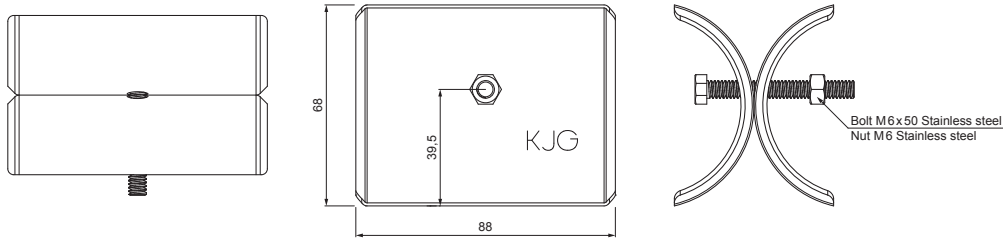

TECHNICAL SHEET

ICE BREAKER FOR SNOW STOPPER FOR FALZ ZS-PZSF ROLA

- DETAIL:**
1. snow stopper clamp for falz
 2. ice breaker for snow stopper for falz
 3. pipe for snow stopper
 4. PVC pipe coupling for snow stopper
 5. PVC pipe end cap for snow stopper

- DETAIL:**
1. snow stopper clamp for falz
 2. extension for snow stopper pipe holder for falz
 3. ice breaker for snow stopper for falz
 4. pipe for snow stopper
 5. PVC pipe coupling for snow stopper
 6. PVC pipe end cap for snow stopper
 7. PVC spacer ring for snow stopper

PS Color : Galvanized steel preprepared – Dusty grey – RAL 7037
Material: Aluminium – Natur

INDEX CHANGE		DATE	SIGNATURE			
MATERIAL BRAND			W.C.	WEIGHT kg	SCALE	
SIZE, SEMI-FINISHED PRODUCTS				STN STANDARD	SORTING NUMBER	
AUXILIARY EQUIPMENT				NOTE	POSITION NUMBER	
ELABORATED BY Ing. Kluska M.						
TESTED BY						
TECHNOLOGIST		TECHNOLOGIST		OLD DRAWING	DRAWING NUMBER	
NAME Ice breaker for snow stopper for falz				ZS-PZSF ROLA		
				Number of sheets		Sheet 