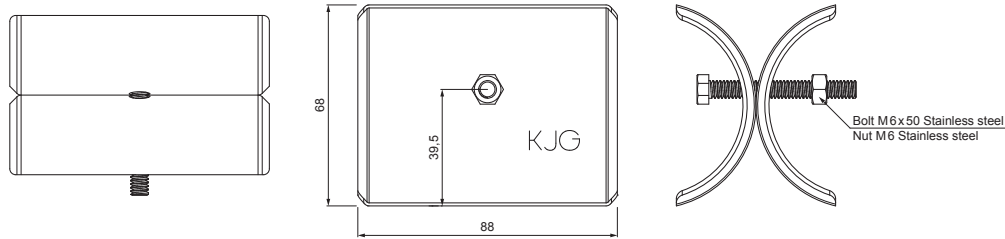

TECHNICAL SHEET

ICE BREAKER FOR SNOW STOPPER FOR FALZ ZS-PZSF ROLA

DETAIL:

1. snow stopper clamp for falz
2. ice breaker for snow stopper for falz
3. pipe for snow stopper
4. PVC pipe coupling for snow stopper
5. PVC pipe end cap for snow stopper

DETAIL:

1. snow stopper clamp for falz
2. extension for snow stopper pipe holder for falz
3. ice breaker for snow stopper for falz
4. pipe for snow stopper
5. PVC pipe coupling for snow stopper
6. PVC pipe end cap for snow stopper
7. PVC spacer ring for snow stopper

MM Color : Galvanized steel pre-painted – Metallic copper – RAL extra
Material: Aluminium – Natur

INDEX CHANGE	DATE	SIGNATURE	W.C.	WEIGHT kg	SCALE			
MATERIAL BRAND				STN STANDARD				
SIZE, SEMI-FINISHED PRODUCTS				NOTE				
AUXILIARY EQUIPMENT				OLD DRAWING				
ELABORATED BY Ing. Kluska M.				DRAWING NUMBER				
TESTED BY				DRAWING NUMBER				
TECHNOLOGIST				DRAWING NUMBER				
NAME				Ice breaker for snow stopper for falz				
Number of sheets				ZS-PZSF ROLA				
								