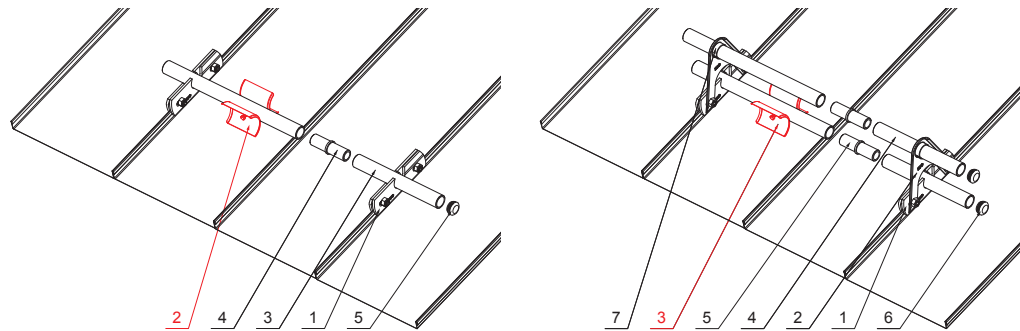

TECHNICAL SHEET

ICE BREAKER FOR SNOW STOPPER FOR FALZ ZS-PZSF ROLA

DETAIL:

1. snow stopper clamp for falz
2. ice breaker for snow stopper for falz
3. pipe for snow stopper
4. PVC pipe coupling for snow stopper
5. PVC pipe end cap for snow stopper

DETAIL:

1. snow stopper clamp for falz
2. extension for snow stopper pipe holder for falz
3. ice breaker for snow stopper for falz
4. pipe for snow stopper
5. PVC pipe coupling for snow stopper
6. PVC pipe end cap for snow stopper
7. PVC spacer ring for snow stopper

MM Color : Galvanized steel pre-painted – Metallic copper – RAL extra
Material: Aluminium – Natur

INDEX CHANGE	DATE	SIGNATURE	W.C.	WEIGHT kg	SCALE			
MATERIAL BRAND				STN STANDARD				
SIZE, SEMI-FINISHED PRODUCTS				NOTE				
AUXILIARY EQUIPMENT				OLD DRAWING				
ELABORATED BY Ing. Kluska M.				DRAWING NUMBER				
TESTED BY				DRAWING NUMBER				
TECHNOLOGIST				DRAWING NUMBER				
NAME				Ice breaker for snow stopper for falz				
Number of sheets				ZS-PZSF ROLA				
								