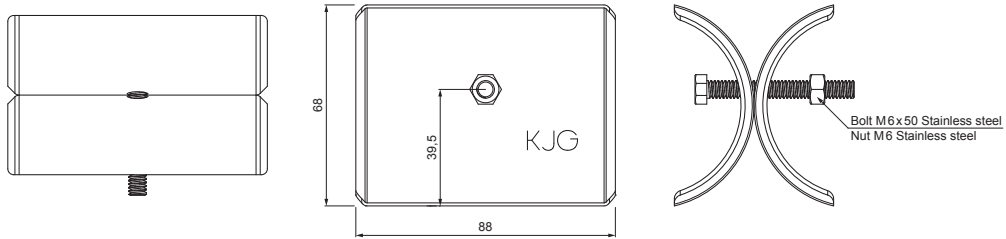

TECHNICAL SHEET

ICE BREAKER FOR SNOW STOPPER FOR FALZ ZS-PZSF ROLA

- DETAIL:**
1. snow stopper clamp for falz
 2. ice breaker for snow stopper for falz
 3. pipe for snow stopper
 4. PVC pipe coupling for snow stopper
 5. PVC pipe end cap for snow stopper

- DETAIL:**
1. snow stopper clamp for falz
 2. extension for snow stopper pipe holder for falz
 3. ice breaker for snow stopper for falz
 4. pipe for snow stopper
 5. PVC pipe coupling for snow stopper
 6. PVC pipe end cap for snow stopper
 7. PVC spacer ring for snow stopper

BHT Color : Galvanized steel preprepared – Grey aluminum P.20 – RAL 9007
Material: Aluminium – Natur

INDEX CHANGE		DATE	SIGNATURE			
	W.C.					
MATERIAL BRAND				STN STANDARD		SORTING NUMBER
SIZE, SEMI-FINISHED PRODUCTS				NOTE		POSITION NUMBER
AUXILIARY EQUIPMENT				OLD DRAWING		DRAWING NUMBER
ELABORATED BY Ing. Kluska M.				DRAWING NUMBER		DRAWING NUMBER
TESTED BY				DRAWING NUMBER		DRAWING NUMBER
TECHNOLOGIST				DRAWING NUMBER		DRAWING NUMBER
NAME				Ice breaker for snow stopper for falz		ZS-PZSF ROLA
				Number of sheets		Sheet