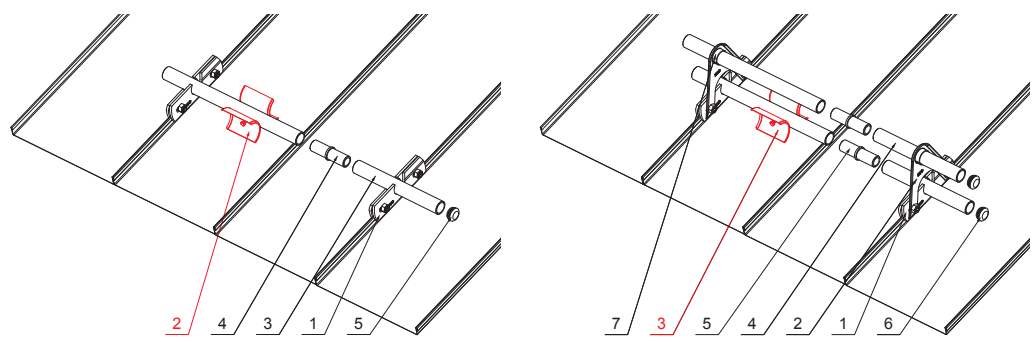

TECHNICAL SHEET

ICE BREAKER FOR SNOW STOPPER FOR FALZ ZS-PZSF ROLA

- DETAIL:**
1. snow stopper clamp for falz
 2. ice breaker for snow stopper for falz
 3. pipe for snow stopper
 4. PVC pipe coupling for snow stopper
 5. PVC pipe end cap for snow stopper

- DETAIL:**
1. snow stopper clamp for falz
 2. extension for snow stopper pipe holder for falz
 3. ice breaker for snow stopper for falz
 4. pipe for snow stopper
 5. PVC pipe coupling for snow stopper
 6. PVC pipe end cap for snow stopper
 7. PVC spacer ring for snow stopper

BHT Color : Galvanized steel preprepared – Grey aluminum P.20 – RAL 9007
Material: Aluminium – Natur

INDEX CHANGE		DATE	SIGNATURE			
	W.C.					
MATERIAL BRAND				STN STANDARD		SORTING NUMBER
SIZE, SEMI-FINISHED PRODUCTS				NOTE		POSITION NUMBER
AUXILIARY EQUIPMENT				OLD DRAWING		DRAWING NUMBER
ELABORATED BY Ing. Kluska M.				DRAWING NUMBER		DRAWING NUMBER
TESTED BY				DRAWING NUMBER		DRAWING NUMBER
TECHNOLOGIST				DRAWING NUMBER		DRAWING NUMBER
NAME				Ice breaker for snow stopper for falz		ZS-PZSF ROLA
				Number of sheets		Sheet