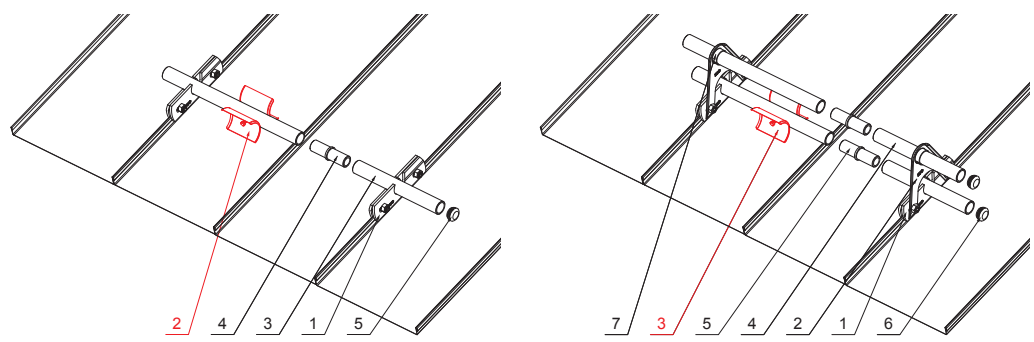

TECHNICAL SHEET

ICE BREAKER FOR SNOW STOPPER FOR FALZ ZS-PZSF ROLA

- DETAIL:**
1. snow stopper clamp for falz
 2. ice breaker for snow stopper for falz
 3. pipe for snow stopper
 4. PVC pipe coupling for snow stopper
 5. PVC pipe end cap for snow stopper

- DETAIL:**
1. snow stopper clamp for falz
 2. extension for snow stopper pipe holder for falz
 3. ice breaker for snow stopper for falz
 4. pipe for snow stopper
 5. PVC pipe coupling for snow stopper
 6. PVC pipe end cap for snow stopper
 7. PVC spacer ring for snow stopper