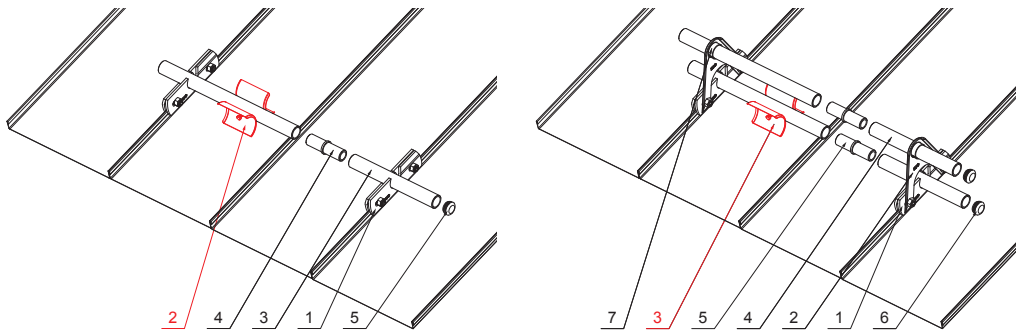

TECHNICAL SHEET

ICE BREAKER FOR SNOW STOPPER FOR FALZ ZS-PZSF ROLA

DETAIL:

1. snow stopper clamp for falz
2. ice breaker for snow stopper for falz
3. pipe for snow stopper
4. PVC pipe coupling for snow stopper
5. PVC pipe end cap for snow stopper

DETAIL:

1. snow stopper clamp for falz
2. extension for snow stopper pipe holder for falz
3. ice breaker for snow stopper for falz
4. pipe for snow stopper
5. PVC pipe coupling for snow stopper
6. PVC pipe end cap for snow stopper
7. PVC spacer ring for snow stopper