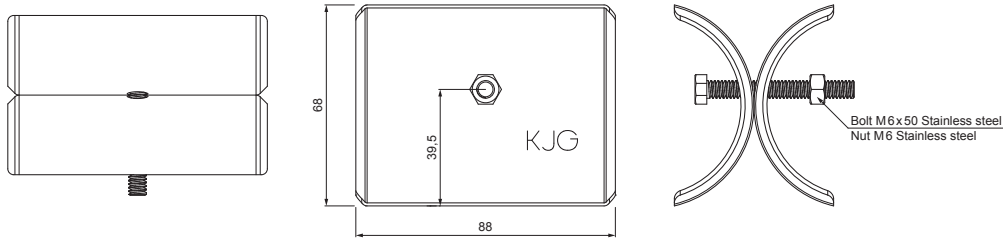

TECHNICAL SHEET

ICE BREAKER FOR SNOW STOPPER FOR FALZ ZS-PZSF ROLA

DETAIL:

1. snow stopper clamp for falz
2. ice breaker for snow stopper for falz
3. pipe for snow stopper
4. PVC pipe coupling for snow stopper
5. PVC pipe end cap for snow stopper

DETAIL:

1. snow stopper clamp for falz
2. extension for snow stopper pipe holder for falz
3. ice breaker for snow stopper for falz
4. pipe for snow stopper
5. PVC pipe coupling for snow stopper
6. PVC pipe end cap for snow stopper
7. PVC spacer ring for snow stopper

MOT Color : Galvanized steel pre-painted – Gention blue – RAL 5010
Material: Aluminium – Natur

INDEX CHANGE		DATE	SIGNATURE			
MATERIAL BRAND			W.C.	WEIGHT kg	SCALE	
SIZE, SEMI-FINISHED PRODUCTS				STN STANDARD	SORTING NUMBER	
AUXILIARY EQUIPMENT				NOTE	POSITION NUMBER	
ELABORATED BY Ing. Kluska M.						
TESTED BY						
TECHNOLOGIST		TECHNOLOGIST		OLD DRAWING	DRAWING NUMBER	
NAME Ice breaker for snow stopper for falz				ZS-PZSF ROLA		
Number of sheets				Sheet 		