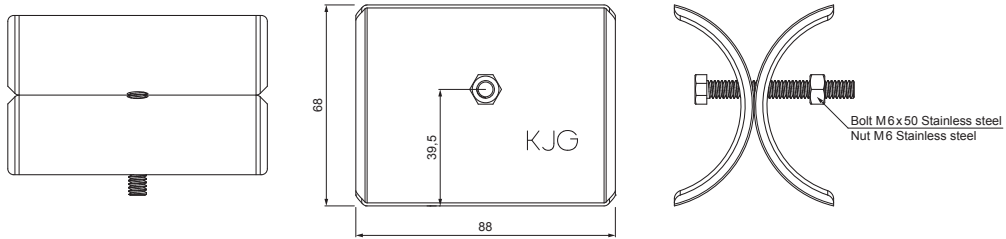

TECHNICAL SHEET

ICE BREAKER FOR SNOW STOPPER FOR FALZ ZS-PZSF ROLA

- DETAIL:**
1. snow stopper clamp for falz
 2. ice breaker for snow stopper for falz
 3. pipe for snow stopper
 4. PVC pipe coupling for snow stopper
 5. PVC pipe end cap for snow stopper

- DETAIL:**
1. snow stopper clamp for falz
 2. extension for snow stopper pipe holder for falz
 3. ice breaker for snow stopper for falz
 4. pipe for snow stopper
 5. PVC pipe coupling for snow stopper
 6. PVC pipe end cap for snow stopper
 7. PVC spacer ring for snow stopper

MOT Color : Galvanized steel preprepared – Gention blue – RAL 5010
Material: Aluminium – Natur

INDEX CHANGE		DATE	SIGNATURE			
MATERIAL BRAND			W.C.	WEIGHT kg	SCALE	
SIZE, SEMI-FINISHED PRODUCTS				STN STANDARD	SORTING NUMBER	
AUXILIARY EQUIPMENT				NOTE	POSITION NUMBER	
ELABORATED BY Ing. Kluska M.						
TESTED BY						
TECHNOLOGIST						
NAME			Ice breaker for snow stopper for falz		ZS-PZSF ROLA	
			Number of sheets		Sheet 	