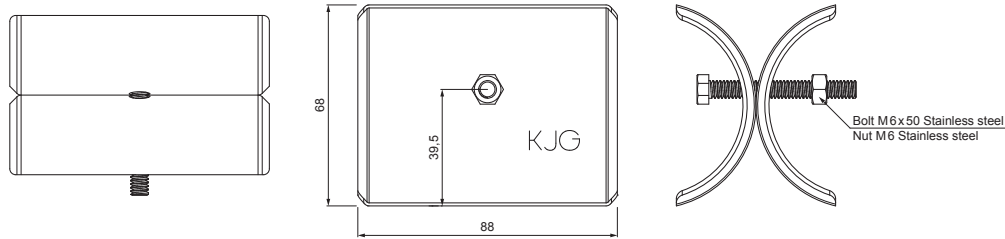

TECHNICAL SHEET

ICE BREAKER FOR SNOW STOPPER FOR FALZ ZS-PZSF ROLA

DETAIL:

1. snow stopper clamp for falz
2. ice breaker for snow stopper for falz
3. pipe for snow stopper
4. PVC pipe coupling for snow stopper
5. PVC pipe end cap for snow stopper

DETAIL:

1. snow stopper clamp for falz
2. extension for snow stopper pipe holder for falz
3. ice breaker for snow stopper for falz
4. pipe for snow stopper
5. PVC pipe coupling for snow stopper
6. PVC pipe end cap for snow stopper
7. PVC spacer ring for snow stopper

TZ Color : Galvanized steel pre-painted – Reseda green – RAL 6011
Material: Aluminium – Natur

INDEX CHANGE		DATE	SIGNATURE			
	W.C.					
MATERIAL BRAND				STN STANDARD		SORTING NUMBER
SIZE, SEMI-FINISHED PRODUCTS				NOTE		POSITION NUMBER
AUXILIARY EQUIPMENT				OLD DRAWING		DRAWING NUMBER
ELABORATED BY Ing. Kluska M.				DRAWING NUMBER		
TESTED BY				DRAWING NUMBER		
TECHNOLOGIST				DRAWING NUMBER		
NAME				Ice breaker for snow stopper for falz		
Number of sheets				ZS-PZSF ROLA		Sheet 