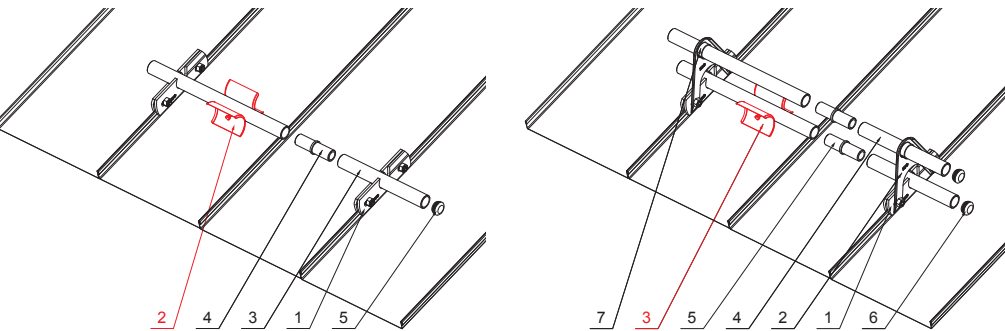

TECHNICAL SHEET

ICE BREAKER FOR SNOW STOPPER FOR FALZ ZS-PZSF ROLA

DETAIL:

1. snow stopper clamp for falz
2. ice breaker for snow stopper for falz
3. pipe for snow stopper
4. PVC pipe coupling for snow stopper
5. PVC pipe end cap for snow stopper

DETAIL:

1. snow stopper clamp for falz
2. extension for snow stopper pipe holder for falz
3. ice breaker for snow stopper for falz
4. pipe for snow stopper
5. PVC pipe coupling for snow stopper
6. PVC pipe end cap for snow stopper
7. PVC spacer ring for snow stopper

TZ Color : Galvanized steel pre-painted – Reseda green – RAL 6011
Material: Aluminium – Natur

INDEX CHANGE		DATE	SIGNATURE			
	W.C.					
MATERIAL BRAND				STN STANDARD		SORTING NUMBER
SIZE, SEMI-FINISHED PRODUCTS				NOTE		POSITION NUMBER
AUXILIARY EQUIPMENT				OLD DRAWING		DRAWING NUMBER
ELABORATED BY Ing. Kluska M.				DRAWING NUMBER		
TESTED BY				DRAWING NUMBER		
TECHNOLOGIST				DRAWING NUMBER		
NAME				Ice breaker for snow stopper for falz		
Number of sheets				ZS-PZSF ROLA		Sheet 