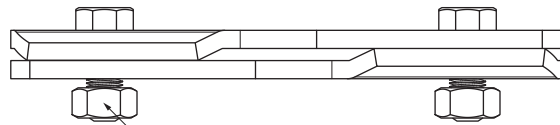

TECHNICAL SHEET

SNOW STOPPER CLAMP FOR FALZ

ZS-WZSF 1/35

Bolt M 12x30 Stainless steel
Nut M 12 Stainless steel

DETAIL:

1. snow stopper clamp for FALZ
2. ice breaker for snow stopper for FALZ
3. pipe for snow stopper
4. PVC pipe coupling for snow stopper
5. PVC pipe end cap for snow stopper