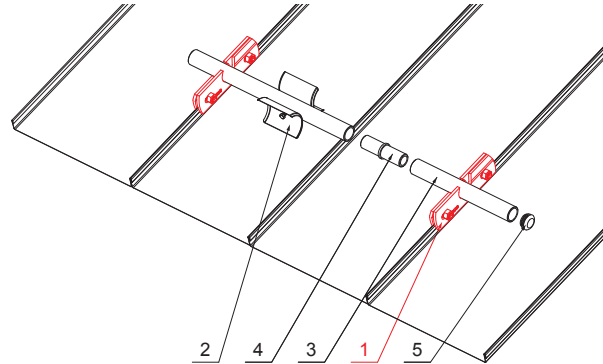

TECHNICAL SHEET

SNOW STOPPER CLAMP FOR FALZ

ZS-WZSF 1/35

Bolt M 12x30 Stainless steel
Nut M 12 Stainless steel

DETAIL:

1. snow stopper clamp for FALZ
2. ice breaker for snow stopper for FALZ
3. pipe for snow stopper
4. PVC pipe coupling for snow stopper
5. PVC pipe end cap for snow stopper

SS Aluminium pre-painted – Mouse grey – RAL 7005

INDEX	CHANGE	DATE	SIGNATURE	KJG QUALITY®	Scan code for 3D model
MATERIAL BRAND			W.C.	WEIGHT kg	SCALE
SIZE, SEMI-FINISHED PRODUCTS				STN STANDARD	SORTING NUMBER
AUXILIARY EQUIPMENT				NOTE	POSITION NUMBER
ELABORATED BY Ing. Kluska M.					
TESTED BY					
TECHNOLOGIST		TECHNOLOGIST		OLD DRAWING	DRAWING NUMBER
NAME Snow stopper clamp for falz				Number of sheets	ZS-WZSF 1/35 Sheet