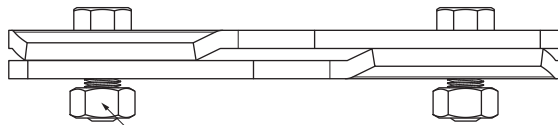

TECHNICAL SHEET

SNOW STOPPER CLAMP FOR FALZ

ZS-WZSF 1/35

Bolt M 12x30 Stainless steel
Nut M 12 Stainless steel

DETAIL:

1. snow stopper clamp for FALZ
2. ice breaker for snow stopper for FALZ
3. pipe for snow stopper
4. PVC pipe coupling for snow stopper
5. PVC pipe end cap for snow stopper

ZH Aluminium pre-painted – Brown grey – RAL 7013

INDEX	CHANGE	DATE	SIGNATURE	KJG QUALITY®	Scan code for 3D model	
MATERIAL BRAND			W.C.	WEIGHT kg	SCALE	
SIZE, SEMI-FINISHED PRODUCTS						
AUXILIARY EQUIPMENT				STN STANDARD	SORTING NUMBER	
ELABORATED BY Ing. Kluska M.				NOTE	POSITION NUMBER	
TESTED BY						
TECHNOLOGIST		TECHNOLOGIST		OLD DRAWING	DRAWING NUMBER	
NAME				Snow stopper clamp for falz		
				Number of sheets	ZS-WZSF 1/35	Sheet