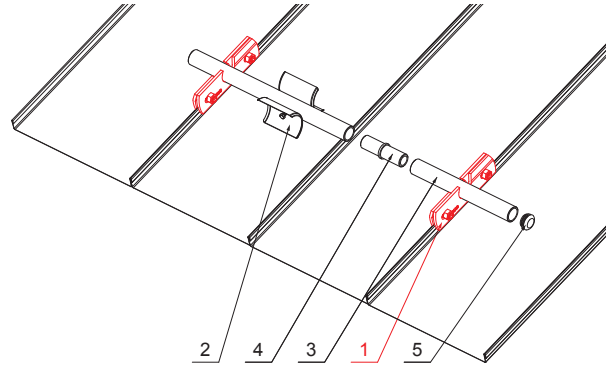

TECHNICAL SHEET

SNOW STOPPER CLAMP FOR FALZ

ZS-WZSF 1/35

Bolt M 12x30 Stainless steel
Nut M 12 Stainless steel

DETAIL:

1. snow stopper clamp for FALZ
2. ice breaker for snow stopper for FALZ
3. pipe for snow stopper
4. PVC pipe coupling for snow stopper
5. PVC pipe end cap for snow stopper

ZH Aluminium pre-painted – Brown grey – RAL 7013

INDEX	CHANGE	DATE	SIGNATURE	KJG QUALITY®	Scan code for 3D model	
MATERIAL BRAND			W.C.	WEIGHT kg	SCALE	
SIZE, SEMI-FINISHED PRODUCTS						
AUXILIARY EQUIPMENT				STN STANDARD	SORTING NUMBER	
ELABORATED BY Ing. Kluska M.				NOTE	POSITION NUMBER	
TESTED BY						
TECHNOLOGIST		TECHNOLOGIST		OLD DRAWING	DRAWING NUMBER	
NAME				Snow stopper clamp for falz		
				Number of sheets	ZS-WZSF 1/35	Sheet