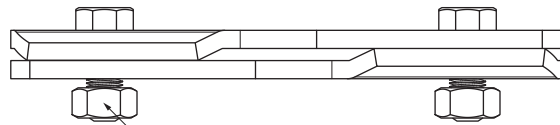

TECHNICAL SHEET

SNOW STOPPER CLAMP FOR FALZ

ZS-WZSF 1/35

Bolt M 12x30 Stainless steel
Nut M 12 Stainless steel

DETAIL:

1. snow stopper clamp for FALZ
2. ice breaker for snow stopper for FALZ
3. pipe for snow stopper
4. PVC pipe coupling for snow stopper
5. PVC pipe end cap for snow stopper

BHT Aluminium pre-painted – Grey aluminum – RAL 9007

INDEX CHANGE		DATE	SIGNATURE	KJG QUALITY®	Scan code for 3D model	
	W.C.					
MATERIAL BRAND				STN STANDARD		
SIZE, SEMI-FINISHED PRODUCTS				SORTING NUMBER		
AUXILIARY EQUIPMENT				NOTE		
ELABORATED BY Ing. Kluska M.				POSITION NUMBER		
TESTED BY				OLD DRAWING		
TECHNOLOGIST		TECHNOLOGIST		DRAWING NUMBER		
NAME				Number of sheets		
Snow stopper clamp for falz				ZS-WZSF 1/35		
				Sheet		