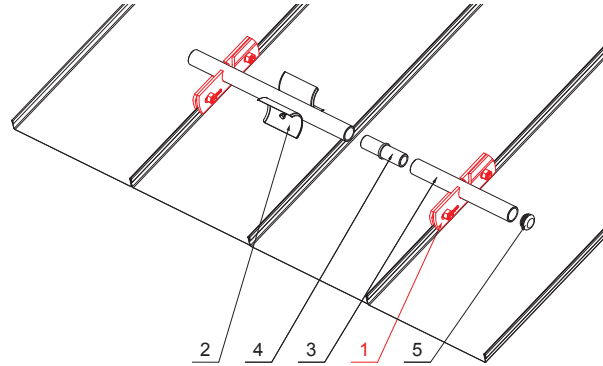

TECHNICAL SHEET

SNOW STOPPER CLAMP FOR FALZ

ZS-WZSF 1/35

Bolt M 12x30 Stainless steel
Nut M 12 Stainless steel

DETAIL:

1. snow stopper clamp for FALZ
2. ice breaker for snow stopper for FALZ
3. pipe for snow stopper
4. PVC pipe coupling for snow stopper
5. PVC pipe end cap for snow stopper

MH Aluminium pre-painted – Copper brown – RAL 8004

INDEX CHANGE	DATE	SIGNATURE			
MATERIAL BRAND					
SIZE, SEMI-FINISHED PRODUCTS					
AUXILIARY EQUIPMENT			STN STANDARD		SORTING NUMBER
ELABORATED BY Ing. Kluska M.			NOTE		POSITION NUMBER
TESTED BY					
TECHNOLOGIST		TECHNOLOGIST	OLD DRAWING		DRAWING NUMBER
NAME					
Snow stopper clamp for falz			Number of sheets		ZS-WZSF 1/35 Sheet 