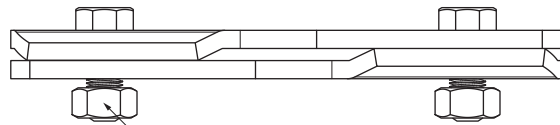

TECHNICAL SHEET

SNOW STOPPER CLAMP FOR FALZ

ZS-PZSF 1/35

Bolt M 12x30 Stainless steel
Nut M 12 Stainless steel

DETAIL:

1. snow stopper clamp for FALZ
2. ice breaker for snow stopper for FALZ
3. pipe for snow stopper
4. PVC pipe coupling for snow stopper
5. PVC pipe end cap for snow stopper

IC Color : Galvanized steel pre-painted – Intense black – RAL 9005
Material: Aluminium – Natur

INDEX	CHANGE	DATE	SIGNATURE	KJG QUALITY®	Scan code for 3D model	
MATERIAL BRAND			W.C.	WEIGHT kg	SCALE	
SIZE, SEMI-FINISHED PRODUCTS			STN STANDARD		SORTING NUMBER	
AUXILIARY EQUIPMENT			NOTE		POSITION NUMBER	
ELABORATED BY Ing. Kluska M.			OLD DRAWING		DRAWING NUMBER	
TESTED BY			TECHNOLOGIST		DRAWING NUMBER	
TECHNOLOGIST			TECHNOLOGIST		DRAWING NUMBER	
NAME			Snow stopper clamp for FALZ		ZS-PZSF 1/35	
			Number of sheets		Sheet	