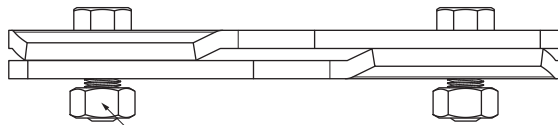

TECHNICAL SHEET

SNOW STOPPER CLAMP FOR FALZ

ZS-PZSF 1/35

Bolt M 12x30 Stainless steel
Nut M 12 Stainless steel

DETAIL:

1. snow stopper clamp for FALZ
2. ice breaker for snow stopper for FALZ
3. pipe for snow stopper
4. PVC pipe coupling for snow stopper
5. PVC pipe end cap for snow stopper

IC Color : Galvanized steel pre-painted – Intense black – RAL 9005
Material: Aluminium – Natur

INDEX CHANGE		DATE	SIGNATURE		 Scan code for 3D model
MATERIAL BRAND			W.C.	WEIGHT kg	SCALE
SIZE, SEMI-FINISHED PRODUCTS				STN STANDARD	SORTING NUMBER
AUXILIARY EQUIPMENT				NOTE	POSITION NUMBER
ELABORATED BY Ing. Kluska M.					
TESTED BY				OLD DRAWING	DRAWING NUMBER
TECHNOLOGIST		TECHNOLOGIST			
NAME Snow stopper clamp for FALZ			Number of sheets		ZS-PZSF 1/35 Sheet 