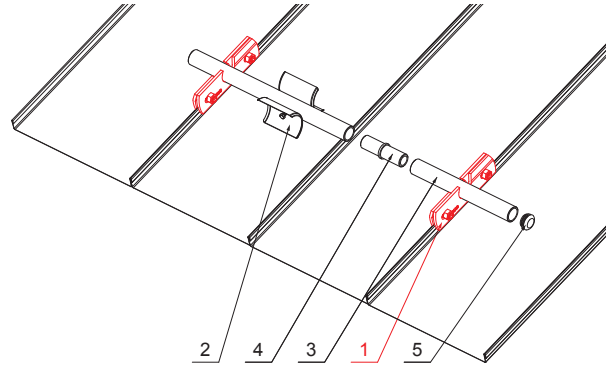

TECHNICAL SHEET

SNOW STOPPER CLAMP FOR FALZ

ZS-WZSF 1/35

Bolt M 12x30 Stainless steel
Nut M 12 Stainless steel

DETAIL:

1. snow stopper clamp for FALZ
2. ice breaker for snow stopper for FALZ
3. pipe for snow stopper
4. PVC pipe coupling for snow stopper
5. PVC pipe end cap for snow stopper

B Aluminium pre-painted – Pure white – RAL 9010

INDEX	CHANGE	DATE	SIGNATURE			
MATERIAL BRAND			W.C.	WEIGHT kg	SCALE	
SIZE, SEMI-FINISHED PRODUCTS				STN STANDARD	SORTING NUMBER	
AUXILIARY EQUIPMENT				NOTE	POSITION NUMBER	
ELABORATED BY Ing. Kluska M.						
TESTED BY						
TECHNOLOGIST		TECHNOLOGIST		OLD DRAWING	DRAWING NUMBER	
NAME				ZS-WZSF 1/35		
Snow stopper clamp for falz				Number of sheets	Sheet 	