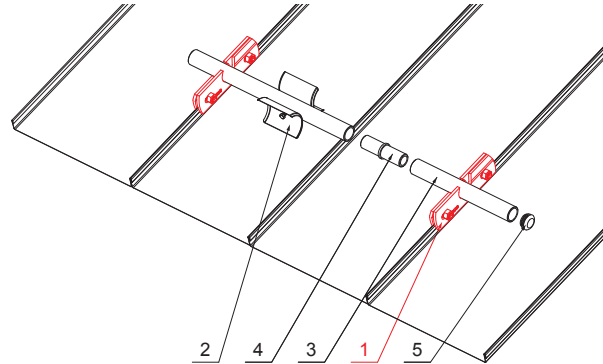

# SNOW STOPPER CLAMP FOR FALZ

## ZS-WZSF 1/35

Bolt M 12x30 Stainless steel  
Nut M 12 Stainless steel

**DETAIL:**

1. snow stopper clamp for FALZ
2. ice breaker for snow stopper for FALZ
3. pipe for snow stopper
4. PVC pipe coupling for snow stopper
5. PVC pipe end cap for snow stopper

**B** Aluminium pre-painted – Pure white – RAL 9010

INDEX	CHANGE	DATE	SIGNATURE			
MATERIAL BRAND			W.C.	WEIGHT kg	SCALE	
SIZE, SEMI-FINISHED PRODUCTS				STN STANDARD	SORTING NUMBER	
AUXILIARY EQUIPMENT				NOTE	POSITION NUMBER	
ELABORATED BY Ing. Kluska M.						
TESTED BY						
TECHNOLOGIST		TECHNOLOGIST		OLD DRAWING	DRAWING NUMBER	
NAME				Number of sheets		
Snow stopper clamp for falz				ZS-WZSF 1/35		
				Sheet 		