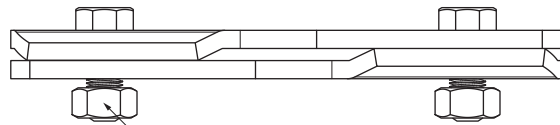

TECHNICAL SHEET

SNOW STOPPER CLAMP FOR FALZ

ZS-WZSF 1/35

Bolt M 12x30 Stainless steel
Nut M 12 Stainless steel

DETAIL:

1. snow stopper clamp for FALZ
2. ice breaker for snow stopper for FALZ
3. pipe for snow stopper
4. PVC pipe coupling for snow stopper
5. PVC pipe end cap for snow stopper

B Aluminium pre-painted – Pure white – RAL 9010

INDEX	CHANGE	DATE	SIGNATURE			
MATERIAL BRAND			W.C.	WEIGHT kg	SCALE	
SIZE, SEMI-FINISHED PRODUCTS				STN STANDARD	SORTING NUMBER	
AUXILIARY EQUIPMENT				NOTE	POSITION NUMBER	
ELABORATED BY Ing. Kluska M.						
TESTED BY						
TECHNOLOGIST		TECHNOLOGIST		OLD DRAWING	DRAWING NUMBER	
NAME				ZS-WZSF 1/35		
Snow stopper clamp for falz				Number of sheets	Sheet 	