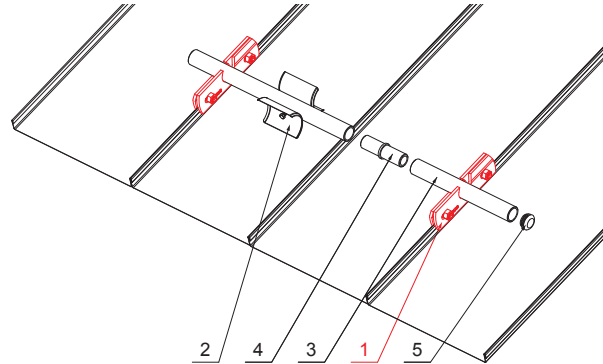

TECHNICAL SHEET

SNOW STOPPER CLAMP FOR FALZ

ZS-WZSF 1/35

Bolt M 12x30 Stainless steel
Nut M 12 Stainless steel

DETAIL:

1. snow stopper clamp for FALZ
2. ice breaker for snow stopper for FALZ
3. pipe for snow stopper
4. PVC pipe coupling for snow stopper
5. PVC pipe end cap for snow stopper

ZS Aluminium pre-painted – Zinc grey – RAL extra

INDEX	CHANGE	DATE	SIGNATURE	  	
MATERIAL BRAND			W.C.	WEIGHT kg	SCALE
SIZE, SEMI-FINISHED PRODUCTS					
AUXILIARY EQUIPMENT				STN STANDARD	SORTING NUMBER
ELABORATED BY Ing. Kluska M.				NOTE	POSITION NUMBER
TESTED BY					
TECHNOLOGIST		TECHNOLOGIST		OLD DRAWING	DRAWING NUMBER
NAME				ZS-WZSF 1/35	
Snow stopper clamp for falz				Number of sheets	Sheet 