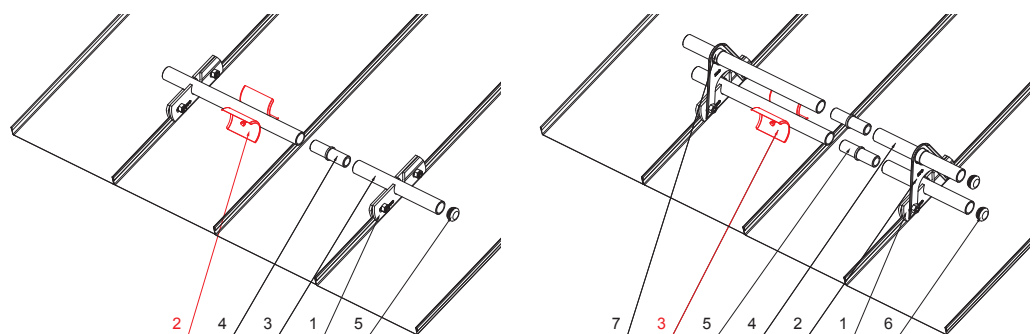

TECHNICAL SHEET

ICE BREAKER FOR SNOW STOPPER FOR FALZ

ZS-WZSF ROLA

- DETAIL:**
1. snow stopper clamp for falz
 2. ice breaker for snow stopper for falz
 3. pipe for snow stopper
 4. PVC pipe coupling for snow stopper
 5. PVC pipe end cap for snow stopper

- DETAIL:**
1. snow stopper clamp for falz
 2. extension for snow stopper pipe holder for falz
 3. ice breaker for snow stopper for falz
 4. pipe for snow stopper
 5. PVC pipe coupling for snow stopper
 6. PVC pipe end cap for snow stopper
 7. PVC spacer ring for snow stopper

TM Aluminium pre-painted – Testa di Moro – RAL 8028

INDEX	CHANGE	DATE	SIGNATURE			
MATERIAL BRAND			W.C.	WEIGHT kg	SCALE	
SIZE, SEMI-FINISHED PRODUCTS				STN STANDARD	SORTING NUMBER	
AUXILIARY EQUIPMENT				NOTE	POSITION NUMBER	
ELABORATED BY Ing. Kluska M.						
TESTED BY						
TECHNOLOGIST		TECHNOLOGIST		OLD DRAWING	DRAWING NUMBER	
NAME				ZS-WZSF ROLA		
Ice breaker for snow stopper for falz				Number of sheets		Sheet 