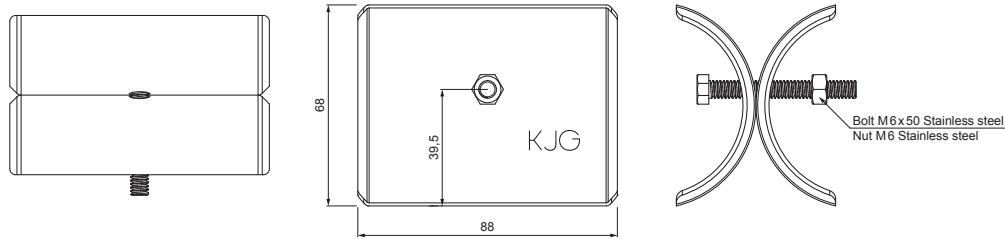

TECHNICAL SHEET

ICE BREAKER FOR SNOW STOPPER FOR FALZ

ZS-WZSF ROLA

DETAIL:

1. snow stopper clamp for falz
2. ice breaker for snow stopper for falz
3. pipe for snow stopper
4. PVC pipe coupling for snow stopper
5. PVC pipe end cap for snow stopper

DETAIL:

1. snow stopper clamp for falz
2. extension for snow stopper pipe holder for falz
3. ice breaker for snow stopper for falz
4. pipe for snow stopper
5. PVC pipe coupling for snow stopper
6. PVC pipe end cap for snow stopper
7. PVC spacer ring for snow stopper

TM Aluminium pre-painted – Testa di Moro – RAL 8028

INDEX CHANGE	DATE	SIGNATURE			
MATERIAL BRAND			STN STANDARD		
SIZE, SEMI-FINISHED PRODUCTS			SORTING NUMBER		
AUXILIARY EQUIPMENT			NOTE		
ELABORATED BY Ing. Kluska M.			POSITION NUMBER		
TESTED BY			DRAWING NUMBER		
TECHNOLOGIST		OLD DRAWING		DRAWING NUMBER	
NAME			ZS-WZSF ROLA		
Ice breaker for snow stopper for falz			Number of sheets		Sheet 