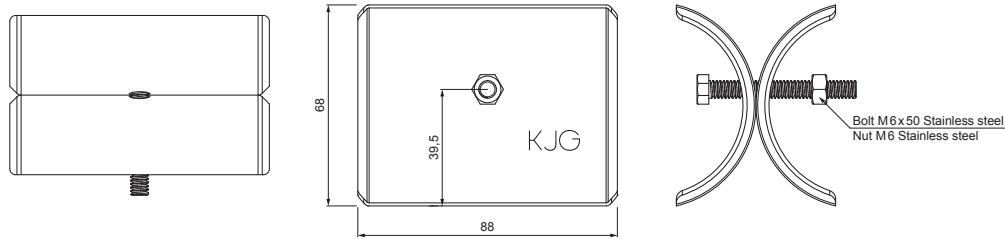

TECHNICAL SHEET

ICE BREAKER FOR SNOW STOPPER FOR FALZ

ZS-WZSF ROLA

DETAIL:

1. snow stopper clamp for falz
2. ice breaker for snow stopper for falz
3. pipe for snow stopper
4. PVC pipe coupling for snow stopper
5. PVC pipe end cap for snow stopper

DETAIL:

1. snow stopper clamp for falz
2. extension for snow stopper pipe holder for falz
3. ice breaker for snow stopper for falz
4. pipe for snow stopper
5. PVC pipe coupling for snow stopper
6. PVC pipe end cap for snow stopper
7. PVC spacer ring for snow stopper

TM Aluminium pre-painted – Testa di Moro – RAL 8028

INDEX CHANGE	DATE	SIGNATURE	W.C.	WEIGHT kg	SCALE			
MATERIAL BRAND				SIZE, SEMI-FINISHED PRODUCTS		STN STANDARD		SORTING NUMBER
AUXILIARY EQUIPMENT				ELABORATED BY Ing. Kluska M.		NOTE		POSITION NUMBER
TESTED BY		TECHNOLOGIST		OLD DRAWING		DRAWING NUMBER		
NAME				Ice breaker for snow stopper for falz		Number of sheets		ZS-WZSF ROLA
								Sheet 