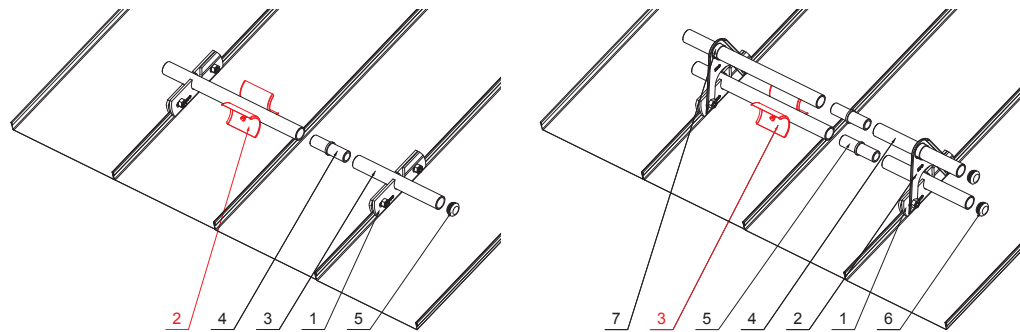

TECHNICAL SHEET

ICE BREAKER FOR SNOW STOPPER FOR FALZ

ZS-WZSF ROLA

DETAIL:

1. snow stopper clamp for falz
2. ice breaker for snow stopper for falz
3. pipe for snow stopper
4. PVC pipe coupling for snow stopper
5. PVC pipe end cap for snow stopper

DETAIL:

1. snow stopper clamp for falz
2. extension for snow stopper pipe holder for falz
3. ice breaker for snow stopper for falz
4. pipe for snow stopper
5. PVC pipe coupling for snow stopper
6. PVC pipe end cap for snow stopper
7. PVC spacer ring for snow stopper

TM Aluminium pre-painted – Testa di Moro – RAL 8028

INDEX CHANGE	DATE	SIGNATURE			
MATERIAL BRAND			STN STANDARD		
SIZE, SEMI-FINISHED PRODUCTS			SORTING NUMBER		
AUXILIARY EQUIPMENT			NOTE		
ELABORATED BY Ing. Kluska M.			POSITION NUMBER		
TESTED BY			DRAWING NUMBER		
TECHNOLOGIST		OLD DRAWING		DRAWING NUMBER	
NAME			ZS-WZSF ROLA		
Ice breaker for snow stopper for falz			Number of sheets		Sheet 