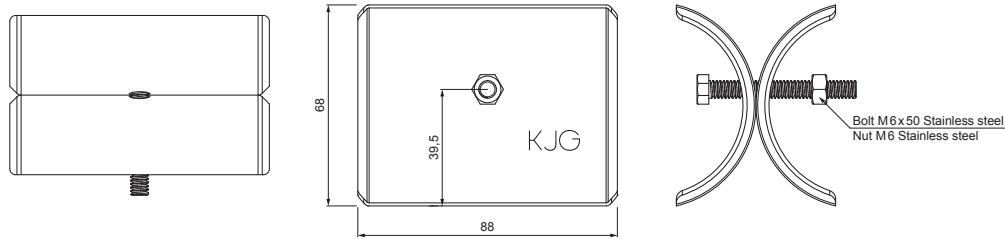

TECHNICAL SHEET

ICE BREAKER FOR SNOW STOPPER FOR FALZ

ZS-WZSF ROLA

- DETAIL:**
1. snow stopper clamp for falz
 2. ice breaker for snow stopper for falz
 3. pipe for snow stopper
 4. PVC pipe coupling for snow stopper
 5. PVC pipe end cap for snow stopper

- DETAIL:**
1. snow stopper clamp for falz
 2. extension for snow stopper pipe holder for falz
 3. ice breaker for snow stopper for falz
 4. pipe for snow stopper
 5. PVC pipe coupling for snow stopper
 6. PVC pipe end cap for snow stopper
 7. PVC spacer ring for snow stopper

TM Aluminium pre-painted – Testa di Moro – RAL 8028

INDEX	CHANGE	DATE	SIGNATURE			
MATERIAL BRAND			W.C.	WEIGHT kg	SCALE	
SIZE, SEMI-FINISHED PRODUCTS				STN STANDARD	SORTING NUMBER	
AUXILIARY EQUIPMENT				NOTE	POSITION NUMBER	
ELABORATED BY Ing. Kluska M.						
TESTED BY						
TECHNOLOGIST		TECHNOLOGIST		OLD DRAWING	DRAWING NUMBER	
NAME				ZS-WZSF ROLA		
Ice breaker for snow stopper for falz				Number of sheets		Sheet 