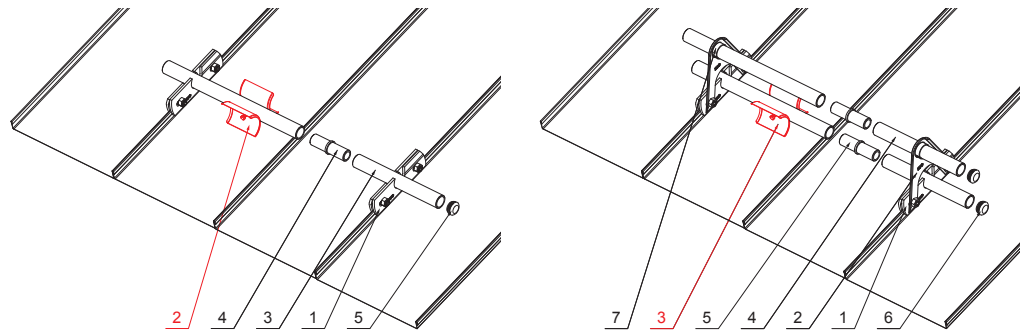

TECHNICAL SHEET

ICE BREAKER FOR SNOW STOPPER FOR FALZ

ZS-WZSF ROLA

DETAIL:

1. snow stopper clamp for falz
2. ice breaker for snow stopper for falz
3. pipe for snow stopper
4. PVC pipe coupling for snow stopper
5. PVC pipe end cap for snow stopper

DETAIL:

1. snow stopper clamp for falz
2. extension for snow stopper pipe holder for falz
3. ice breaker for snow stopper for falz
4. pipe for snow stopper
5. PVC pipe coupling for snow stopper
6. PVC pipe end cap for snow stopper
7. PVC spacer ring for snow stopper

TM Aluminium pre-painted – Testa di Moro – RAL 8028

INDEX CHANGE	DATE	SIGNATURE	W.C.	WEIGHT kg	SCALE			
MATERIAL BRAND				SIZE, SEMI-FINISHED PRODUCTS		STN STANDARD		SORTING NUMBER
AUXILIARY EQUIPMENT				ELABORATED BY Ing. Kluska M.		NOTE		POSITION NUMBER
TESTED BY		TECHNOLOGIST		OLD DRAWING		DRAWING NUMBER		
NAME				Ice breaker for snow stopper for falz		Number of sheets		ZS-WZSF ROLA
								Sheet 