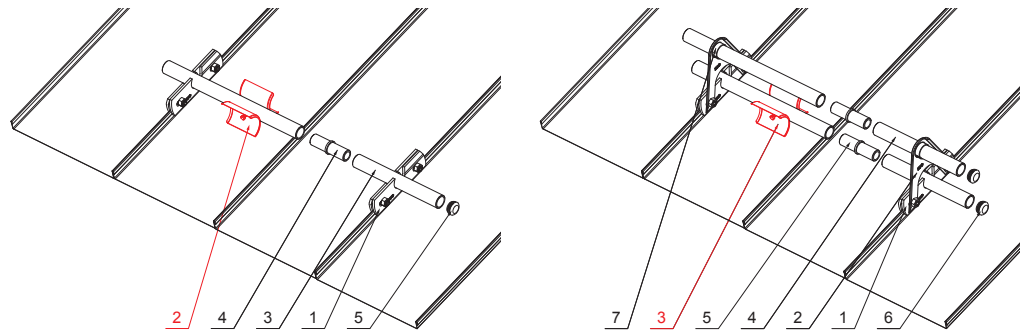

TECHNICAL SHEET

ICE BREAKER FOR SNOW STOPPER FOR FALZ

ZS-WZSF ROLA

DETAIL:

1. snow stopper clamp for falz
2. ice breaker for snow stopper for falz
3. pipe for snow stopper
4. PVC pipe coupling for snow stopper
5. PVC pipe end cap for snow stopper

DETAIL:

1. snow stopper clamp for falz
2. extension for snow stopper pipe holder for falz
3. ice breaker for snow stopper for falz
4. pipe for snow stopper
5. PVC pipe coupling for snow stopper
6. PVC pipe end cap for snow stopper
7. PVC spacer ring for snow stopper

SS Aluminium pre-painted – Mouse grey – RAL 7005

| | | | | | |
|---|--|--------------|-----------|---|---|
| INDEX CHANGE | | DATE | SIGNATURE |  |  |
| | | | | | |
| MATERIAL BRAND | | | W.C. | WEIGHT kg | SCALE |
| SIZE, SEMI-FINISHED PRODUCTS | | | | STN STANDARD | SORTING NUMBER |
| AUXILIARY EQUIPMENT | | | | NOTE | POSITION NUMBER |
| ELABORATED BY Ing. Kluska M. | | | | | |
| TESTED BY | | | | | |
| TECHNOLOGIST | | TECHNOLOGIST | | OLD DRAWING | DRAWING NUMBER |
| NAME Ice breaker for snow stopper for falz | | | | ZS-WZSF ROLA | |
| Number of sheets | | | | Sheet  | |