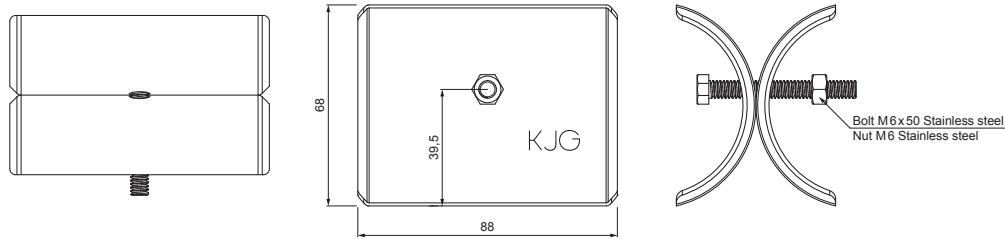

TECHNICAL SHEET

ICE BREAKER FOR SNOW STOPPER FOR FALZ

ZS-WZSF ROLA

DETAIL:

1. snow stopper clamp for falz
2. ice breaker for snow stopper for falz
3. pipe for snow stopper
4. PVC pipe coupling for snow stopper
5. PVC pipe end cap for snow stopper

DETAIL:

1. snow stopper clamp for falz
2. extension for snow stopper pipe holder for falz
3. ice breaker for snow stopper for falz
4. pipe for snow stopper
5. PVC pipe coupling for snow stopper
6. PVC pipe end cap for snow stopper
7. PVC spacer ring for snow stopper

SS Aluminium pre-painted – Mouse grey – RAL 7005

| | | | | | |
|---|--|--------------|-----------|---|---|
| INDEX CHANGE | | DATE | SIGNATURE |  |  |
| | | | | | |
| MATERIAL BRAND | | | W.C. | WEIGHT kg | SCALE |
| SIZE, SEMI-FINISHED PRODUCTS | | | | STN STANDARD | SORTING NUMBER |
| AUXILIARY EQUIPMENT | | | | NOTE | POSITION NUMBER |
| ELABORATED BY Ing. Kluska M. | | | | | |
| TESTED BY | | | | | |
| TECHNOLOGIST | | TECHNOLOGIST | | OLD DRAWING | DRAWING NUMBER |
| NAME Ice breaker for snow stopper for falz | | | | ZS-WZSF ROLA | |
| Number of sheets | | | | Sheet  | |