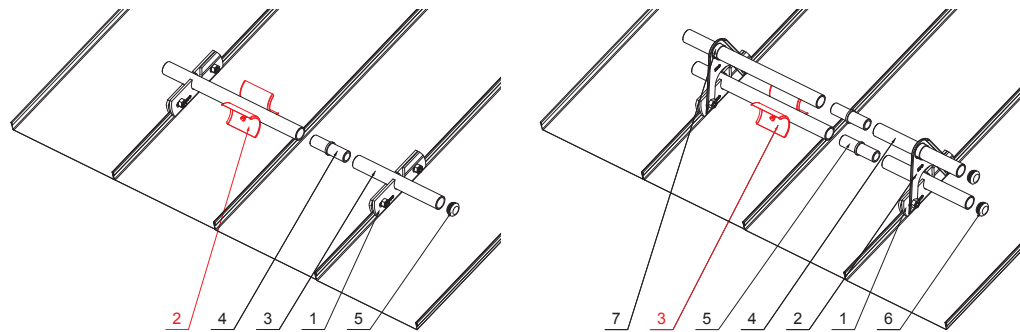

TECHNICAL SHEET

ICE BREAKER FOR SNOW STOPPER FOR FALZ

ZS-WZSF ROLA

DETAIL:

1. snow stopper clamp for falz
2. ice breaker for snow stopper for falz
3. pipe for snow stopper
4. PVC pipe coupling for snow stopper
5. PVC pipe end cap for snow stopper

DETAIL:

1. snow stopper clamp for falz
2. extension for snow stopper pipe holder for falz
3. ice breaker for snow stopper for falz
4. pipe for snow stopper
5. PVC pipe coupling for snow stopper
6. PVC pipe end cap for snow stopper
7. PVC spacer ring for snow stopper

ZH Aluminium pre-painted – Brown grey – RAL 7013

INDEX CHANGE	DATE	SIGNATURE	W.C.	WEIGHT kg	SCALE			
MATERIAL BRAND				SIZE, SEMI-FINISHED PRODUCTS		STN STANDARD		SORTING NUMBER
AUXILIARY EQUIPMENT				ELABORATED BY Ing. Kluska M.		NOTE		POSITION NUMBER
TESTED BY				TECHNOLOGIST		OLD DRAWING		DRAWING NUMBER
NAME				Ice breaker for snow stopper for falz		Number of sheets		ZS-WZSF ROLA Sheet