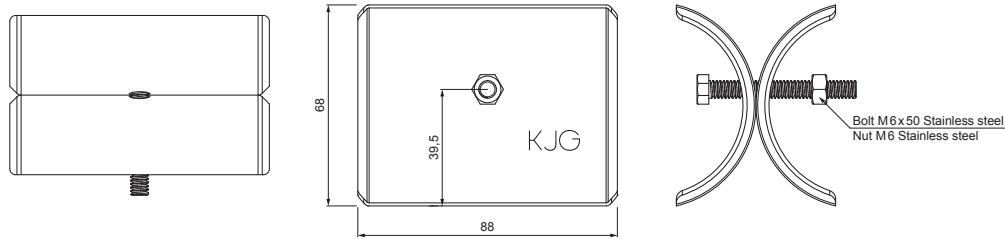

TECHNICAL SHEET

ICE BREAKER FOR SNOW STOPPER FOR FALZ

ZS-WZSF ROLA

DETAIL:

1. snow stopper clamp for falz
2. ice breaker for snow stopper for falz
3. pipe for snow stopper
4. PVC pipe coupling for snow stopper
5. PVC pipe end cap for snow stopper

DETAIL:

1. snow stopper clamp for falz
2. extension for snow stopper pipe holder for falz
3. ice breaker for snow stopper for falz
4. pipe for snow stopper
5. PVC pipe coupling for snow stopper
6. PVC pipe end cap for snow stopper
7. PVC spacer ring for snow stopper

ZH Aluminium pre-painted – Brown grey – RAL 7013

INDEX CHANGE	DATE	SIGNATURE	W.C.	WEIGHT kg	SCALE			
MATERIAL BRAND				SIZE, SEMI-FINISHED PRODUCTS		STN STANDARD		SORTING NUMBER
AUXILIARY EQUIPMENT				ELABORATED BY Ing. Kluska M.		NOTE		POSITION NUMBER
TESTED BY				TECHNOLOGIST		OLD DRAWING		DRAWING NUMBER
NAME				Ice breaker for snow stopper for falz		Number of sheets		ZS-WZSF ROLA Sheet