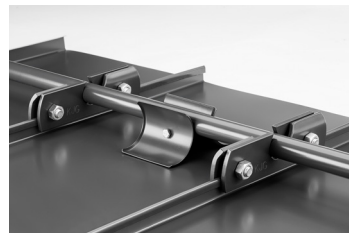

TECHNICAL SHEET

ICE BREAKER FOR SNOW STOPPER FOR FALZ

ZS-WZSF ROLA

- DETAIL:**
1. snow stopper clamp for falz
 2. ice breaker for snow stopper for falz
 3. pipe for snow stopper
 4. PVC pipe coupling for snow stopper
 5. PVC pipe end cap for snow stopper

- DETAIL:**
1. snow stopper clamp for falz
 2. extension for snow stopper pipe holder for falz
 3. ice breaker for snow stopper for falz
 4. pipe for snow stopper
 5. PVC pipe coupling for snow stopper
 6. PVC pipe end cap for snow stopper
 7. PVC spacer ring for snow stopper

MH Aluminium pre-painted – Copper brown – RAL 8004

INDEX CHANGE	DATE	SIGNATURE	W.C.	WEIGHT kg	SCALE			
MATERIAL BRAND				STN STANDARD		NOTE		SORTING NUMBER
SIZE, SEMI-FINISHED PRODUCTS				TECHNOLOGIST		OLD DRAWING		DRAWING NUMBER
AUXILIARY EQUIPMENT				NAME		Ice breaker for snow stopper for falz		ZS-WZSF ROLA
ELABORATED BY Ing. Kluska M.				Number of sheets		Sheet		
TESTED BY				Number of sheets		ZS-WZSF ROLA		Sheet
TECHNOLOGIST				Number of sheets		ZS-WZSF ROLA		Sheet