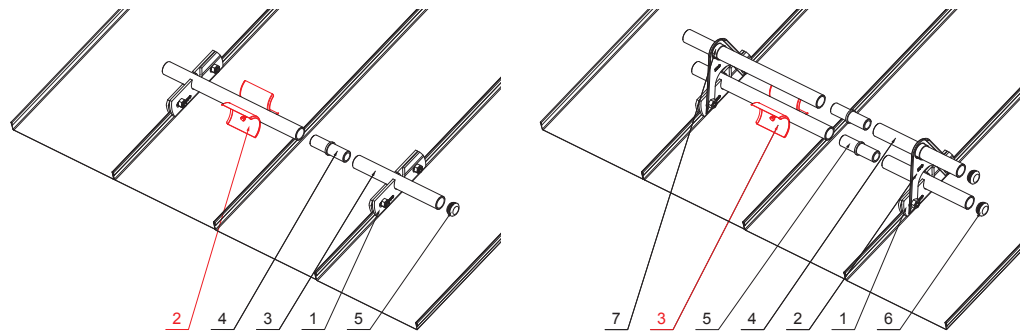

TECHNICAL SHEET

ICE BREAKER FOR SNOW STOPPER FOR FALZ

ZS-WZSF ROLA

- DETAIL:**
1. snow stopper clamp for falz
 2. ice breaker for snow stopper for falz
 3. pipe for snow stopper
 4. PVC pipe coupling for snow stopper
 5. PVC pipe end cap for snow stopper

- DETAIL:**
1. snow stopper clamp for falz
 2. extension for snow stopper pipe holder for falz
 3. ice breaker for snow stopper for falz
 4. pipe for snow stopper
 5. PVC pipe coupling for snow stopper
 6. PVC pipe end cap for snow stopper
 7. PVC spacer ring for snow stopper

MH Aluminium pre-painted – Copper brown – RAL 8004

INDEX CHANGE	DATE	SIGNATURE	W.C.	WEIGHT kg	SCALE			
MATERIAL BRAND				STN STANDARD		NOTE		SORTING NUMBER
SIZE, SEMI-FINISHED PRODUCTS				TECHNOLOGIST		OLD DRAWING		DRAWING NUMBER
AUXILIARY EQUIPMENT				NAME		Ice breaker for snow stopper for falz		ZS-WZSF ROLA
ELABORATED BY Ing. Kluska M.				Number of sheets		Sheet		
TESTED BY				Number of sheets		ZS-WZSF ROLA		Sheet
TECHNOLOGIST				Number of sheets		ZS-WZSF ROLA		Sheet