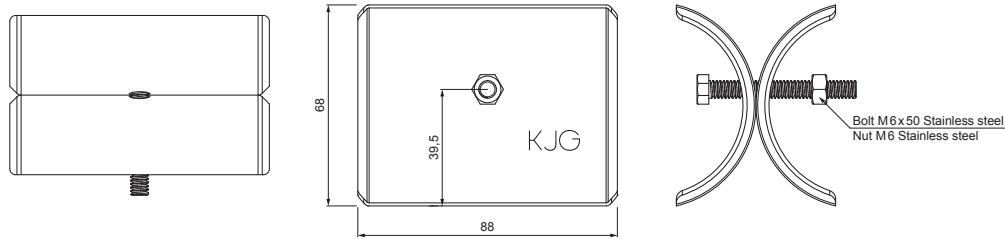

TECHNICAL SHEET

ICE BREAKER FOR SNOW STOPPER FOR FALZ

ZS-WZSF ROLA

- DETAIL:**
1. snow stopper clamp for falz
 2. ice breaker for snow stopper for falz
 3. pipe for snow stopper
 4. PVC pipe coupling for snow stopper
 5. PVC pipe end cap for snow stopper

- DETAIL:**
1. snow stopper clamp for falz
 2. extension for snow stopper pipe holder for falz
 3. ice breaker for snow stopper for falz
 4. pipe for snow stopper
 5. PVC pipe coupling for snow stopper
 6. PVC pipe end cap for snow stopper
 7. PVC spacer ring for snow stopper

MH Aluminium pre-painted – Copper brown – RAL 8004

INDEX CHANGE	DATE	SIGNATURE	W.C.	WEIGHT kg	SCALE			
MATERIAL BRAND				STN STANDARD		NOTE		SORTING NUMBER
SIZE, SEMI-FINISHED PRODUCTS				TECHNOLOGIST		OLD DRAWING		DRAWING NUMBER
AUXILIARY EQUIPMENT				NAME		Ice breaker for snow stopper for falz		ZS-WZSF ROLA
ELABORATED BY Ing. Kluska M.				Number of sheets		Sheet		
TESTED BY				Number of sheets		ZS-WZSF ROLA		Sheet
TECHNOLOGIST				Number of sheets		ZS-WZSF ROLA		Sheet