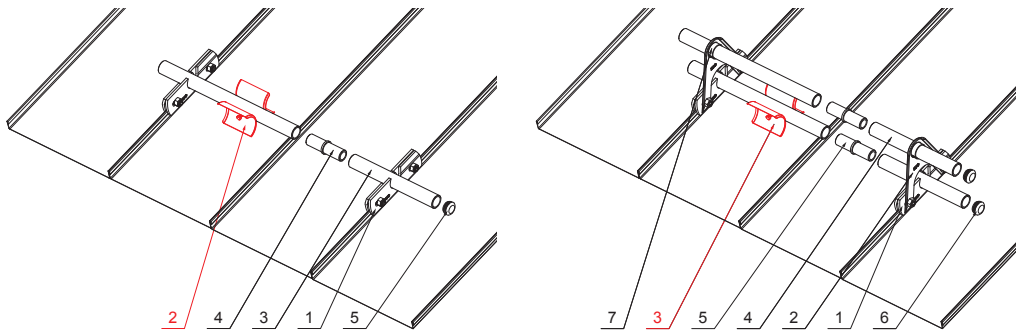

TECHNICAL SHEET

ICE BREAKER FOR SNOW STOPPER FOR FALZ ZS-PZSF ROLA

DETAIL:

1. snow stopper clamp for falz
2. ice breaker for snow stopper for falz
3. pipe for snow stopper
4. PVC pipe coupling for snow stopper
5. PVC pipe end cap for snow stopper

DETAIL:

1. snow stopper clamp for falz
2. extension for snow stopper pipe holder for falz
3. ice breaker for snow stopper for falz
4. pipe for snow stopper
5. PVC pipe coupling for snow stopper
6. PVC pipe end cap for snow stopper
7. PVC spacer ring for snow stopper

IC Color : Galvanized steel pre-painted – Intense black – RAL 9005
Material: Aluminium – Natur

INDEX CHANGE		DATE	SIGNATURE			
MATERIAL BRAND			W.C.	WEIGHT kg	SCALE	
SIZE, SEMI-FINISHED PRODUCTS				STN STANDARD	SORTING NUMBER	
AUXILIARY EQUIPMENT				NOTE	POSITION NUMBER	
ELABORATED BY Ing. Kluska M.						
TESTED BY						
TECHNOLOGIST		TECHNOLOGIST		OLD DRAWING	DRAWING NUMBER	
NAME Ice breaker for snow stopper for falz				ZS-PZSF ROLA		
				Number of sheets		Sheet 