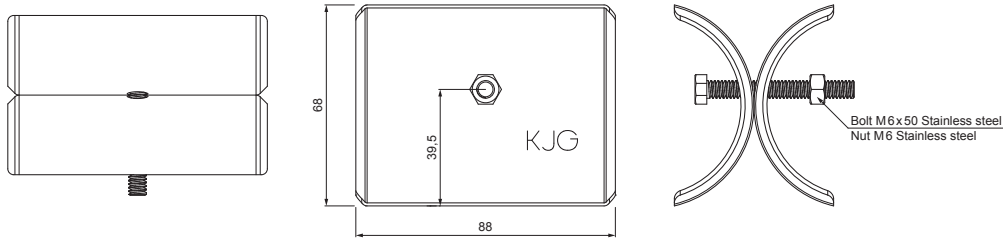

TECHNICAL SHEET

ICE BREAKER FOR SNOW STOPPER FOR FALZ ZS-PZSF ROLA

DETAIL:

1. snow stopper clamp for falz
2. ice breaker for snow stopper for falz
3. pipe for snow stopper
4. PVC pipe coupling for snow stopper
5. PVC pipe end cap for snow stopper

DETAIL:

1. snow stopper clamp for falz
2. extension for snow stopper pipe holder for falz
3. ice breaker for snow stopper for falz
4. pipe for snow stopper
5. PVC pipe coupling for snow stopper
6. PVC pipe end cap for snow stopper
7. PVC spacer ring for snow stopper

IC Color : Galvanized steel pre-painted – Intense black – RAL 9005
Material: Aluminium – Natur

INDEX CHANGE		DATE	SIGNATURE			
MATERIAL BRAND			W.C.	WEIGHT kg	SCALE	
SIZE, SEMI-FINISHED PRODUCTS				STN STANDARD	SORTING NUMBER	
AUXILIARY EQUIPMENT				NOTE	POSITION NUMBER	
ELABORATED BY Ing. Kluska M.						
TESTED BY						
TECHNOLOGIST		TECHNOLOGIST		OLD DRAWING	DRAWING NUMBER	
NAME Ice breaker for snow stopper for falz				ZS-PZSF ROLA		
				Number of sheets		Sheet 