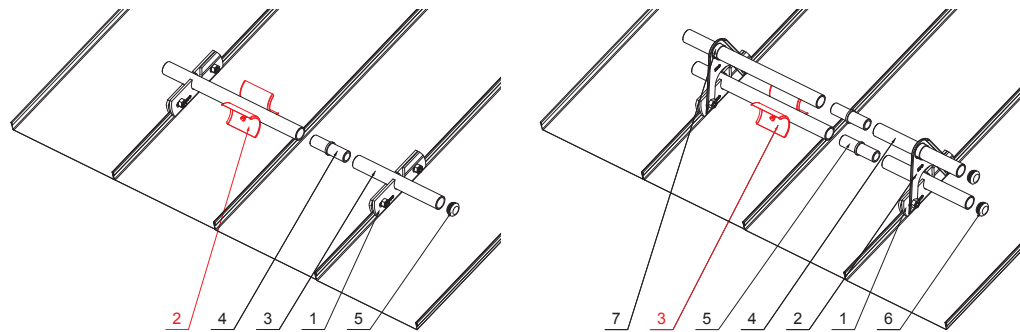

TECHNICAL SHEET

ICE BREAKER FOR SNOW STOPPER FOR FALZ

ZS-WZSF ROLA

DETAIL:

1. snow stopper clamp for falz
2. ice breaker for snow stopper for falz
3. pipe for snow stopper
4. PVC pipe coupling for snow stopper
5. PVC pipe end cap for snow stopper

DETAIL:

1. snow stopper clamp for falz
2. extension for snow stopper pipe holder for falz
3. ice breaker for snow stopper for falz
4. pipe for snow stopper
5. PVC pipe coupling for snow stopper
6. PVC pipe end cap for snow stopper
7. PVC spacer ring for snow stopper