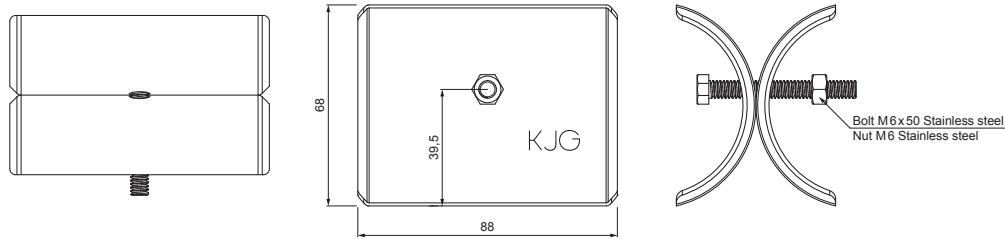

# ICE BREAKER FOR SNOW STOPPER FOR FALZ

# ZS-WZSF ROLA

**DETAIL:**

1. snow stopper clamp for falz
2. ice breaker for snow stopper for falz
3. pipe for snow stopper
4. PVC pipe coupling for snow stopper
5. PVC pipe end cap for snow stopper

**DETAIL:**

**OC** Aluminium pre-painted – Steel red – RAL 3009

INDEX	CHANGE	DATE	SIGNATURE	<b>KJG</b> QUALITY	Scan code for 3D model	
MATERIAL BRAND			W.C.	WEIGHT kg	SCALE	
SIZE, SEMI-FINISHED PRODUCTS				STN STANDARD	SORTING NUMBER	
AUXILIARY EQUIPMENT				NOTE	POSITION NUMBER	
ELABORATED BY Ing. Kluska M.						
TESTED BY						
TECHNOLOGIST		TECHNOLOGIST		OLD DRAWING	DRAWING NUMBER	
NAME				ZS-WZSF ROLA		
Ice breaker for snow stopper for falz				Number of sheets	Sheet	