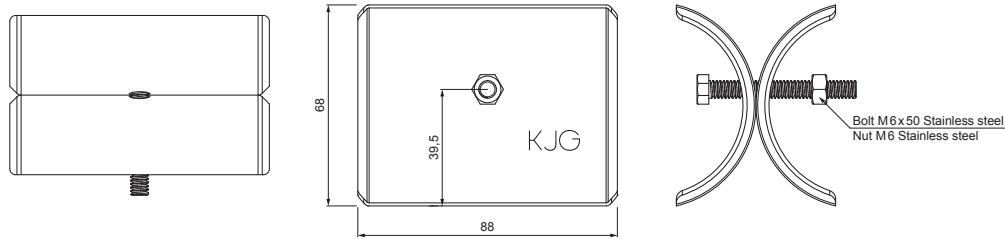

# ICE BREAKER FOR SNOW STOPPER FOR FALZ

# ZS-WZSF ROLA

- DETAIL:**
1. snow stopper clamp for falz
  2. ice breaker for snow stopper for falz
  3. pipe for snow stopper
  4. PVC pipe coupling for snow stopper
  5. PVC pipe end cap for snow stopper