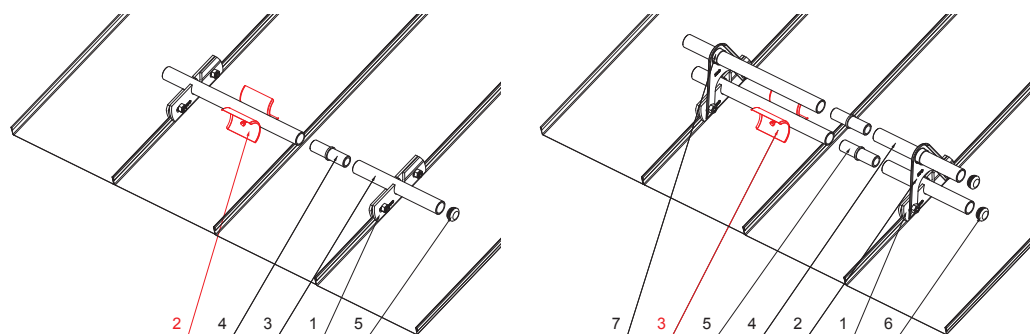

TECHNICAL SHEET

ICE BREAKER FOR SNOW STOPPER FOR FALZ

ZS-WZSF ROLA

- DETAIL:**
1. snow stopper clamp for falz
 2. ice breaker for snow stopper for falz
 3. pipe for snow stopper
 4. PVC pipe coupling for snow stopper
 5. PVC pipe end cap for snow stopper

- DETAIL:**
1. snow stopper clamp for falz
 2. extension for snow stopper pipe holder for falz
 3. ice breaker for snow stopper for falz
 4. pipe for snow stopper
 5. PVC pipe coupling for snow stopper
 6. PVC pipe end cap for snow stopper
 7. PVC spacer ring for snow stopper

B Aluminium pre-painted – Pure white – RAL 9010

INDEX CHANGE		DATE	SIGNATURE			
MATERIAL BRAND			W.C.	WEIGHT kg	SCALE	
SIZE, SEMI-FINISHED PRODUCTS				STN STANDARD	SORTING NUMBER	
AUXILIARY EQUIPMENT				NOTE	POSITION NUMBER	
ELABORATED BY Ing. Kluska M.						
TESTED BY						
TECHNOLOGIST		TECHNOLOGIST		OLD DRAWING	DRAWING NUMBER	
NAME Ice breaker for snow stopper for falz				ZS-WZSF ROLA		
				Number of sheets	Sheet 	