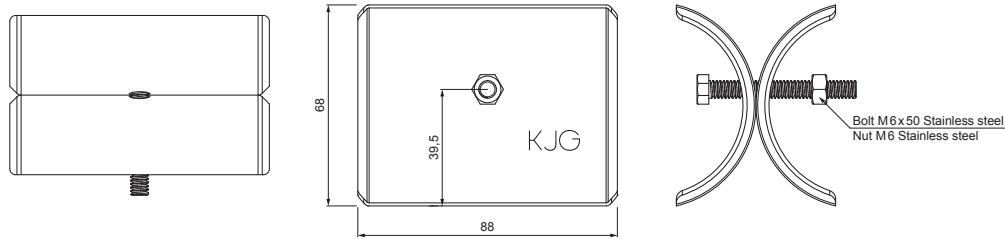

TECHNICAL SHEET

ICE BREAKER FOR SNOW STOPPER FOR FALZ

ZS-WZSF ROLA

- DETAIL:**
1. snow stopper clamp for falz
 2. ice breaker for snow stopper for falz
 3. pipe for snow stopper
 4. PVC pipe coupling for snow stopper
 5. PVC pipe end cap for snow stopper

- DETAIL:**
1. snow stopper clamp for falz
 2. extension for snow stopper pipe holder for falz
 3. ice breaker for snow stopper for falz
 4. pipe for snow stopper
 5. PVC pipe coupling for snow stopper
 6. PVC pipe end cap for snow stopper
 7. PVC spacer ring for snow stopper

B Aluminium pre-painted – Pure white – RAL 9010

INDEX CHANGE		DATE	SIGNATURE			
MATERIAL BRAND			W.C.	WEIGHT kg	SCALE	
SIZE, SEMI-FINISHED PRODUCTS				STN STANDARD	SORTING NUMBER	
AUXILIARY EQUIPMENT				NOTE	POSITION NUMBER	
ELABORATED BY Ing. Kluska M.						
TESTED BY						
TECHNOLOGIST		TECHNOLOGIST		OLD DRAWING	DRAWING NUMBER	
NAME Ice breaker for snow stopper for falz				ZS-WZSF ROLA		
				Number of sheets	Sheet 	