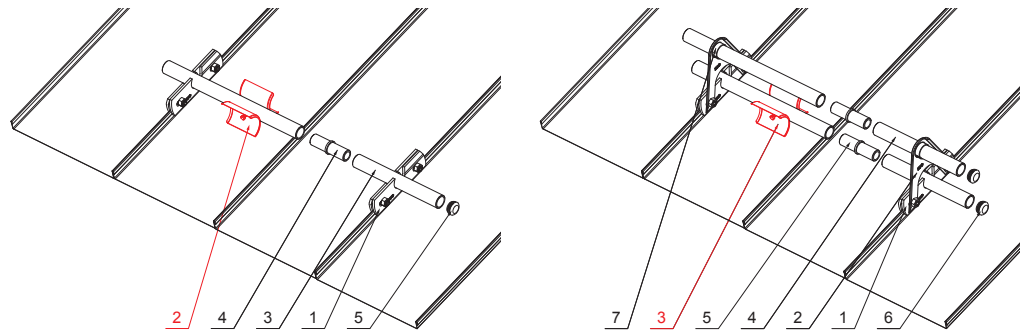

TECHNICAL SHEET

ICE BREAKER FOR SNOW STOPPER FOR FALZ

ZS-WZSF ROLA

DETAIL:

1. snow stopper clamp for falz
2. ice breaker for snow stopper for falz
3. pipe for snow stopper
4. PVC pipe coupling for snow stopper
5. PVC pipe end cap for snow stopper

DETAIL:

1. snow stopper clamp for falz
2. extension for snow stopper pipe holder for falz
3. ice breaker for snow stopper for falz
4. pipe for snow stopper
5. PVC pipe coupling for snow stopper
6. PVC pipe end cap for snow stopper
7. PVC spacer ring for snow stopper

ZS Aluminium pre-painted – Zinc grey – RAL extra

INDEX CHANGE		DATE	SIGNATURE			
MATERIAL BRAND			W.C.	WEIGHT kg	SCALE	
SIZE, SEMI-FINISHED PRODUCTS				STN STANDARD	SORTING NUMBER	
AUXILIARY EQUIPMENT				NOTE	POSITION NUMBER	
ELABORATED BY Ing. Kluska M.						
TESTED BY						
TECHNOLOGIST		TECHNOLOGIST		OLD DRAWING	DRAWING NUMBER	
NAME Ice breaker for snow stopper for falz				ZS-WZSF ROLA		
				Number of sheets	Sheet	