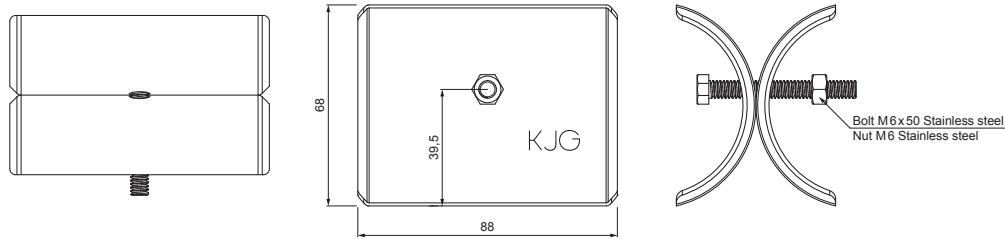

TECHNICAL SHEET

ICE BREAKER FOR SNOW STOPPER FOR FALZ

ZS-WZSF ROLA

DETAIL:

1. snow stopper clamp for falz
2. ice breaker for snow stopper for falz
3. pipe for snow stopper
4. PVC pipe coupling for snow stopper
5. PVC pipe end cap for snow stopper

DETAIL:

1. snow stopper clamp for falz
2. extension for snow stopper pipe holder for falz
3. ice breaker for snow stopper for falz
4. pipe for snow stopper
5. PVC pipe coupling for snow stopper
6. PVC pipe end cap for snow stopper
7. PVC spacer ring for snow stopper

ZS Aluminium pre-painted – Zinc grey – RAL extra

INDEX CHANGE		DATE	SIGNATURE			
MATERIAL BRAND			W.C.	WEIGHT kg	SCALE	
SIZE, SEMI-FINISHED PRODUCTS				STN STANDARD	SORTING NUMBER	
AUXILIARY EQUIPMENT				NOTE	POSITION NUMBER	
ELABORATED BY Ing. Kluska M.						
TESTED BY						
TECHNOLOGIST		TECHNOLOGIST		OLD DRAWING	DRAWING NUMBER	
NAME Ice breaker for snow stopper for falz				ZS-WZSF ROLA		
				Number of sheets	Sheet	