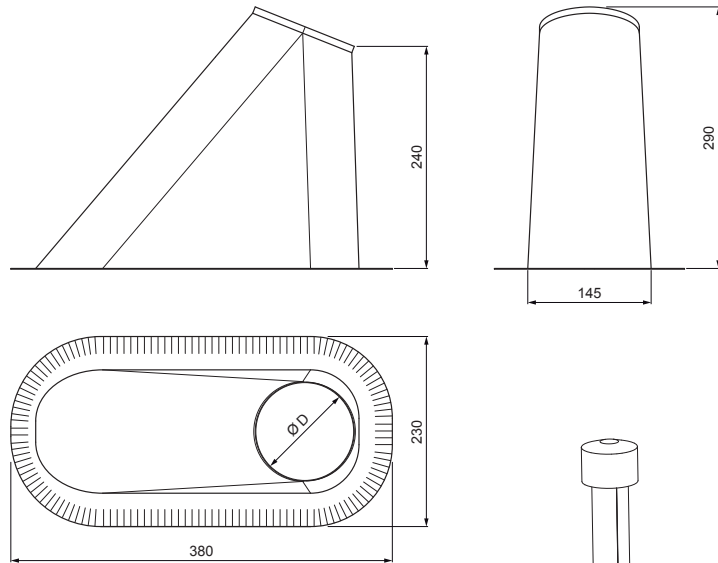

TECHNICAL SHEET

VENTILATION CHIMNEY BASE

FALZ-W.15 VKP

ANM Aluminium pre-painted W.15 – Anthracite W.15 – RAL 7016

DETAIL:

- 1. ventilation chimney base
- 2. ventilation chimney + EPDM

Dimensions [mm]	
Nominal dimension	Ø D
110 – 125	110
110 – 125	125 *

* It is created by trimming adjustment – enlarging the hole

INDEX	CHANGE	DATE	SIGNATURE	KJG QUALITY®	Scan code for 3D model
MATERIAL BRAND			W.C.	WEIGHT kg	SCALE
SIZE, SEMI-FINISHED PRODUCTS				STN STANDARD	SORTING NUMBER
AUXILIARY EQUIPMENT				NOTE	POSITION NUMBER
ELABORATED BY Ing. Kluska M.					
TESTED BY				OLD DRAWING	DRAWING NUMBER
TECHNOLOGIST			TECHNOLOGIST		
NAME			Ventilation chimney base		
			Number of sheets	FALZ-W.15 VKP	Sheet