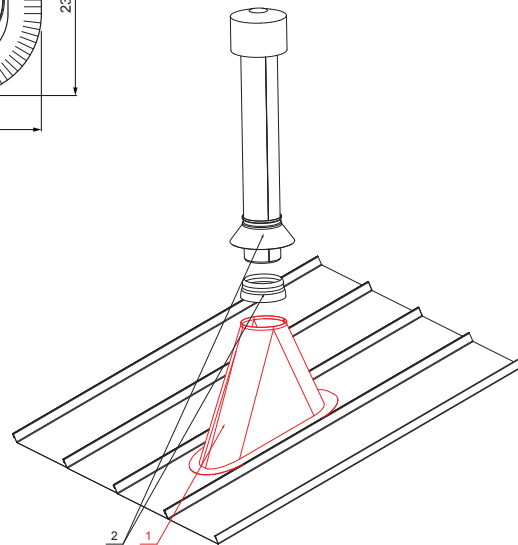

TECHNICAL SHEET

VENTILATION CHIMNEY BASE

FALZ-W.15 VKP

ANM Aluminium pre-painted W.15 – Anthracite W.15 – RAL 7016

DETAIL:

- 1. ventilation chimney base
- 2. ventilation chimney + EPDM

Dimensions [mm]	
Nominal dimension	Ø D
110 – 125	110
110 – 125	125 *

* It is created by trimming adjustment – enlarging the hole

INDEX	CHANGE	DATE	SIGNATURE	KJG QUALITY®	Scan code for 3D model
MATERIAL BRAND			W.C.	WEIGHT kg	SCALE
SIZE, SEMI-FINISHED PRODUCTS				STN STANDARD	SORTING NUMBER
AUXILIARY EQUIPMENT				NOTE	POSITION NUMBER
ELABORATED BY Ing. Kluska M.					
TESTED BY				OLD DRAWING	DRAWING NUMBER
TECHNOLOGIST			TECHNOLOGIST		
NAME			Ventilation chimney base		
			Number of sheets	FALZ-W.15 VKP	Sheet