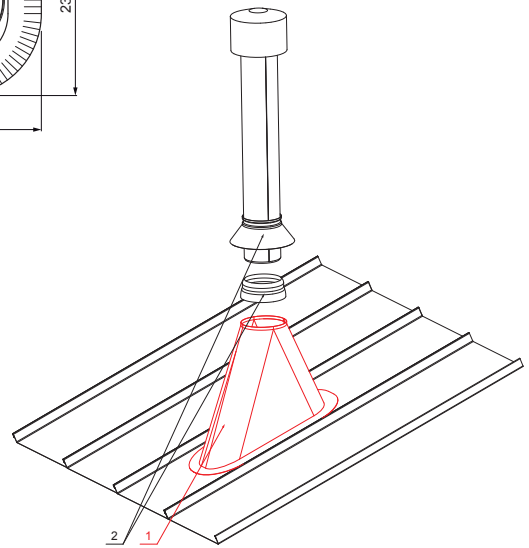

TECHNICAL SHEET

VENTILATION CHIMNEY BASE

FALZ-W.15 VKP

SSM Aluminium pre-painted W.15 – Mouse grey W.15 – RAL 7005

- DETAIL:**
1. ventilation chimney base
 2. ventilation chimney + EPDM

Dimensions [mm]	
Nominal dimension	Ø D
110 – 125	110
110 – 125	125 *

* It is created by trimming adjustment – enlarging the hole

INDEX	CHANGE	DATE	SIGNATURE	KJG QUALITY®	Scan code for 3D model	
MATERIAL BRAND			W.C.	WEIGHT kg	SCALE	
SIZE, SEMI-FINISHED PRODUCTS				STN STANDARD	SORTING NUMBER	
AUXILIARY EQUIPMENT				NOTE	POSITION NUMBER	
ELABORATED BY Ing. Kluska M.						
TESTED BY						
TECHNOLOGIST		TECHNOLOGIST		OLD DRAWING	DRAWING NUMBER	
NAME			Ventilation chimney base		Number of sheets	FALZ-W.15 VKP Sheet