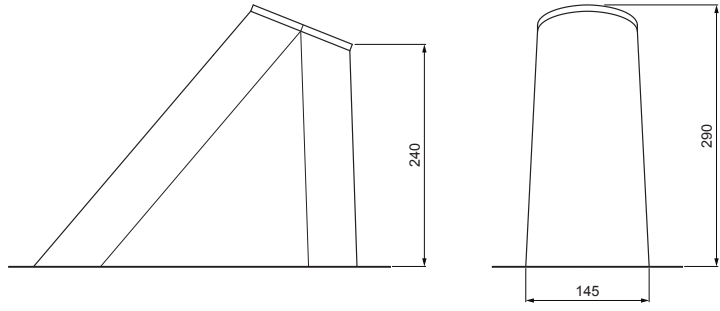

TECHNICAL SHEET

VENTILATION CHIMNEY BASE

FALZ-W.15 VKP

SSM Aluminium pre-painted W.15 – Mouse grey W.15 – RAL 7005

- DETAIL:**
1. ventilation chimney base
 2. ventilation chimney + EPDM

Dimensions [mm]	
Nominal dimension	Ø D
110 – 125	110
110 – 125	125 *

* It is created by trimming adjustment – enlarging the hole

INDEX	CHANGE	DATE	SIGNATURE	KJG QUALITY®	Scan code for 3D model	
MATERIAL BRAND			W.C.	WEIGHT kg	SCALE	
SIZE, SEMI-FINISHED PRODUCTS				STN STANDARD	SORTING NUMBER	
AUXILIARY EQUIPMENT				NOTE	POSITION NUMBER	
ELABORATED BY Ing. Kluska M.						
TESTED BY						
TECHNOLOGIST		TECHNOLOGIST		OLD DRAWING	DRAWING NUMBER	
NAME			Ventilation chimney base		Number of sheets	FALZ-W.15 VKP Sheet