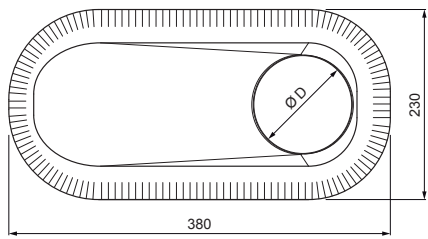

TECHNICAL SHEET

VENTILATION CHIMNEY BASE

FALZ-W.15 VKP

SSM Aluminium pre-painted W.15 – Mouse grey W.15 – RAL 7005

- DETAIL:**
1. ventilation chimney base
 2. ventilation chimney + EPDM

Dimensions [mm]	
Nominal dimension	Ø D
110 – 125	110
110 – 125	125 *

* It is created by trimming adjustment – enlarging the hole

INDEX	CHANGE	DATE	SIGNATURE	KJG QUALITY®	Scan code for 3D model	
MATERIAL BRAND			W.C.	WEIGHT kg	SCALE	
SIZE, SEMI-FINISHED PRODUCTS				STN STANDARD	SORTING NUMBER	
AUXILIARY EQUIPMENT				NOTE	POSITION NUMBER	
ELABORATED BY Ing. Kluska M.						
TESTED BY						
TECHNOLOGIST		TECHNOLOGIST		OLD DRAWING	DRAWING NUMBER	
NAME			Ventilation chimney base		Number of sheets	FALZ-W.15 VKP Sheet