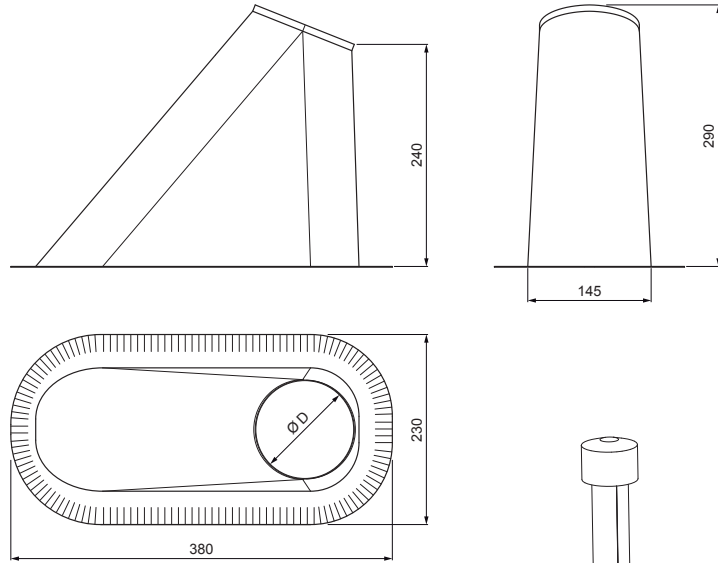

TECHNICAL SHEET

# FALZ-W.15 VKP

**OCM** Aluminium pre-painted W.15 – Steel red W.15 – RAL 3009

- DETAIL:**
1. ventilation chimney base
  2. ventilation chimney + EPDM

Dimensions [mm]	
Nominal dimension	Ø D
110 – 125	110
110 – 125	125 *

\* It is created by trimming adjustment – enlarging the hole

INDEX	CHANGE	DATE	SIGNATURE	<b>KJG</b> QUALITY®	Scan code for 3D model	
MATERIAL BRAND			W.C.	WEIGHT kg	SCALE	
SIZE, SEMI-FINISHED PRODUCTS				STN STANDARD	SORTING NUMBER	
AUXILIARY EQUIPMENT				NOTE	POSITION NUMBER	
ELABORATED BY Ing. Kluska M.						
TESTED BY						
TECHNOLOGIST		TECHNOLOGIST		OLD DRAWING	DRAWING NUMBER	
NAME			Ventilation chimney base		Number of sheets	FALZ-W.15 VKP Sheet