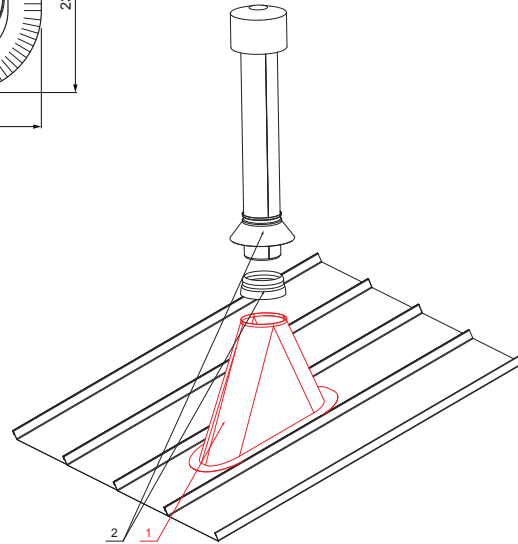

TECHNICAL SHEET

VENTILATION CHIMNEY BASE

FALZ-W.15 VKP

OCM Aluminium pre-painted W.15 – Steel red W.15 – RAL 3009

1. **DETAIL:**
1. ventilation chimney base
  2. ventilation chimney + EPDM

Dimensions [mm]	
Nominal dimension	Ø D
110 – 125	110
110 – 125	125 *

* It is created by trimming adjustment – enlarging the hole

INDEX	CHANGE	DATE	SIGNATURE	KJG QUALITY®	Scan code for 3D model	
MATERIAL BRAND			W.C.	WEIGHT kg	SCALE	
SIZE, SEMI-FINISHED PRODUCTS				STN STANDARD	SORTING NUMBER	
AUXILIARY EQUIPMENT				NOTE	POSITION NUMBER	
ELABORATED BY Ing. Kluska M.						
TESTED BY						
TECHNOLOGIST		TECHNOLOGIST		OLD DRAWING	DRAWING NUMBER	
NAME			Ventilation chimney base		Number of sheets	FALZ-W.15 VKP Sheet

Created: 06.06.2026 07:19:15

Technical changes reserved