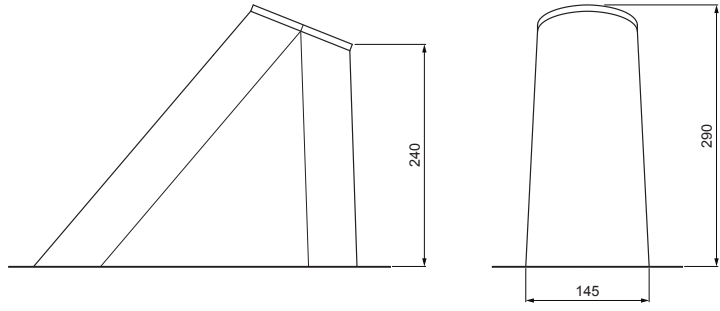

# FALZ-W.15 VKP

**ZHM** Aluminium pre-painted W.15 – Brown grey W.15 – RAL 7013

- DETAIL:**
1. ventilation chimney base
  2. ventilation chimney + EPDM

Dimensions [mm]	
Nominal dimension	Ø D
110 – 125	110
110 – 125	125 *