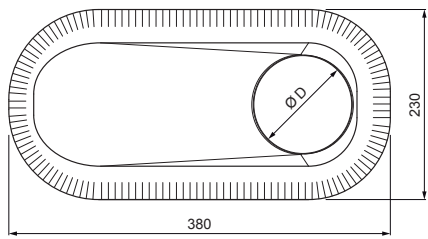

# FALZ-W.15 VKP

**ZHM** Aluminium pre-painted W.15 – Brown grey W.15 – RAL 7013

- DETAIL:**
1. ventilation chimney base
  2. ventilation chimney + EPDM

Dimensions [mm]	
Nominal dimension	Ø D
110 – 125	110
110 – 125	125 *