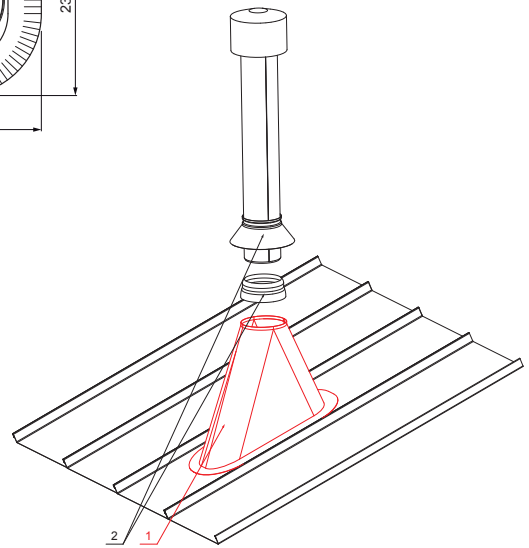

TECHNICAL SHEET

VENTILATION CHIMNEY BASE

FALZ-W.15 VKP

ZHM Aluminium pre-painted W.15 – Brown grey W.15 – RAL 7013

1. **DETAIL:**
1. ventilation chimney base
  2. ventilation chimney + EPDM

Dimensions [mm]	
Nominal dimension	Ø D
110 – 125	110
110 – 125	125 *

* It is created by trimming adjustment – enlarging the hole

INDEX	CHANGE	DATE	SIGNATURE	KJG QUALITY®	Scan code for 3D model	
MATERIAL BRAND			W.C.	WEIGHT kg	SCALE	
SIZE, SEMI-FINISHED PRODUCTS				STN STANDARD	SORTING NUMBER	
AUXILIARY EQUIPMENT				NOTE	POSITION NUMBER	
ELABORATED BY Ing. Kluska M.						
TESTED BY						
TECHNOLOGIST		TECHNOLOGIST		OLD DRAWING	DRAWING NUMBER	
NAME			Ventilation chimney base		Number of sheets	FALZ-W.15 VKP Sheet

Created: 04.06.2026 00:43:53

Technical changes reserved