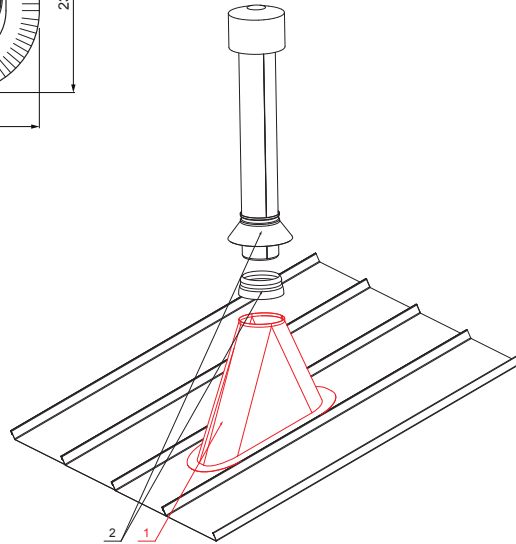

TECHNICAL SHEET

VENTILATION CHIMNEY BASE

FALZ-W.15 VKP

BHM Aluminium pre-painted W.15 – White aluminum W.15 – RAL 9006

DETAIL:

- 1. ventilation chimney base
- 2. ventilation chimney + EPDM

Dimensions [mm]	
Nominal dimension	Ø D
110 – 125	110
110 – 125	125 *

* It is created by trimming adjustment – enlarging the hole

INDEX	CHANGE	DATE	SIGNATURE			
MATERIAL BRAND			W.C.	WEIGHT kg	SCALE	
SIZE, SEMI-FINISHED PRODUCTS				STN STANDARD	SORTING NUMBER	
AUXILIARY EQUIPMENT				NOTE	POSITION NUMBER	
ELABORATED BY Ing. Kluska M.						
TESTED BY						
TECHNOLOGIST		TECHNOLOGIST		OLD DRAWING	DRAWING NUMBER	
NAME			Ventilation chimney base		Number of sheets	FALZ-W.15 VKP Sheet 