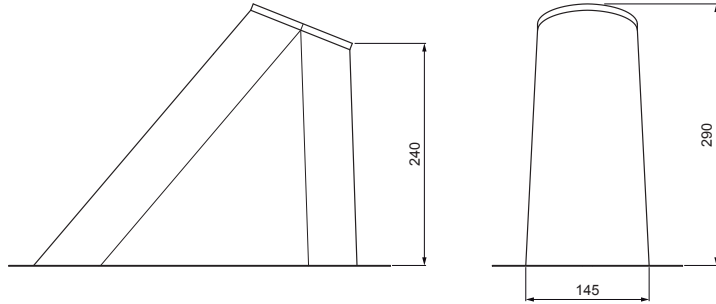

TECHNICAL SHEET

VENTILATION CHIMNEY BASE

FALZ-W.15 VKP

BHM Aluminium pre-painted W.15 – White aluminum W.15 – RAL 9006

DETAIL:

- 1. ventilation chimney base
- 2. ventilation chimney + EPDM

Dimensions [mm]	
Nominal dimension	Ø D
110 – 125	110
110 – 125	125 *

* It is created by trimming adjustment – enlarging the hole

INDEX	CHANGE	DATE	SIGNATURE			
MATERIAL BRAND			W.C.	WEIGHT kg	SCALE	
SIZE, SEMI-FINISHED PRODUCTS				STN STANDARD	SORTING NUMBER	
AUXILIARY EQUIPMENT				NOTE	POSITION NUMBER	
ELABORATED BY Ing. Kluska M.						
TESTED BY						
TECHNOLOGIST		TECHNOLOGIST		OLD DRAWING	DRAWING NUMBER	
NAME			Ventilation chimney base		Number of sheets	FALZ-W.15 VKP Sheet 