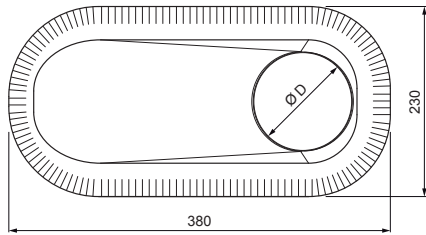

TECHNICAL SHEET

VENTILATION CHIMNEY BASE

FALZ-W.15 VKP

BHM Aluminium pre-painted W.15 – White aluminum W.15 – RAL 9006

DETAIL:

- 1. ventilation chimney base
- 2. ventilation chimney + EPDM

Dimensions [mm]	
Nominal dimension	Ø D
110 – 125	110
110 – 125	125 *

* It is created by trimming adjustment – enlarging the hole

INDEX	CHANGE	DATE	SIGNATURE			
MATERIAL BRAND			W.C.	WEIGHT kg	SCALE	
SIZE, SEMI-FINISHED PRODUCTS				STN STANDARD	SORTING NUMBER	
AUXILIARY EQUIPMENT				NOTE	POSITION NUMBER	
ELABORATED BY Ing. Kluska M.						
TESTED BY						
TECHNOLOGIST		TECHNOLOGIST		OLD DRAWING	DRAWING NUMBER	
NAME			Ventilation chimney base		Number of sheets	FALZ-W.15 VKP Sheet 