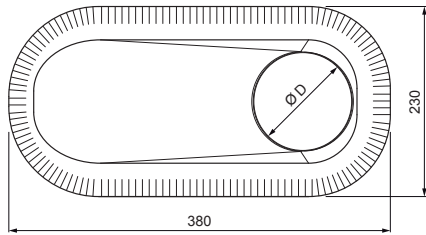

TECHNICAL SHEET

VENTILATION CHIMNEY BASE

FALZ-W.15 VKP

BM Aluminium pre-painted W.15 – Pure white W.15 – RAL 9010

DETAIL:

- 1. ventilation chimney base
- 2. ventilation chimney + EPDM

Dimensions [mm]	
Nominal dimension	Ø D
110 – 125	110
110 – 125	125 *

* It is created by trimming adjustment – enlarging the hole

INDEX	CHANGE	DATE	SIGNATURE	  	
MATERIAL BRAND			W.C.	WEIGHT kg	SCALE
SIZE, SEMI-FINISHED PRODUCTS				STN STANDARD	SORTING NUMBER
AUXILIARY EQUIPMENT				NOTE	POSITION NUMBER
ELABORATED BY Ing. Kluska M.					
TESTED BY					
TECHNOLOGIST		TECHNOLOGIST		OLD DRAWING	DRAWING NUMBER
NAME			Ventilation chimney base		
			Number of sheets	FALZ-W.15 VKP	Sheet 