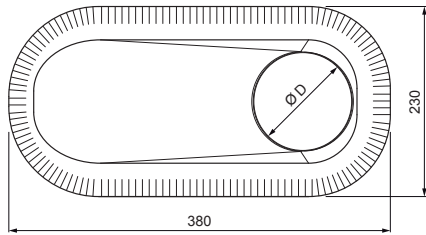

TECHNICAL SHEET

VENTILATION CHIMNEY BASE

FALZ-W.15 VKP

BM Aluminium pre-painted W.15 – Pure white W.15 – RAL 9010

DETAIL:

- 1. ventilation chimney base
- 2. ventilation chimney + EPDM

Dimensions [mm]	
Nominal dimension	Ø D
110 – 125	110
110 – 125	125 *

* It is created by trimming adjustment – enlarging the hole

INDEX	CHANGE	DATE	SIGNATURE			
MATERIAL BRAND			W.C.	WEIGHT kg	SCALE	
SIZE, SEMI-FINISHED PRODUCTS				STN STANDARD	SORTING NUMBER	
AUXILIARY EQUIPMENT				NOTE	POSITION NUMBER	
ELABORATED BY Ing. Kluska M.						
TESTED BY						
TECHNOLOGIST		TECHNOLOGIST		OLD DRAWING	DRAWING NUMBER	
NAME			Ventilation chimney base		Number of sheets	FALZ-W.15 VKP Sheet 