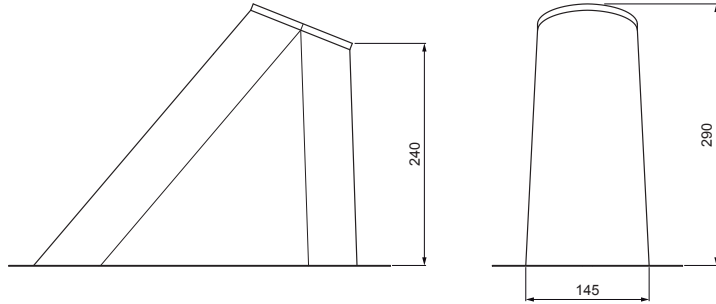

TECHNICAL SHEET

VENTILATION CHIMNEY BASE

FALZ-W.15 VKP

BM Aluminium pre-painted W.15 – Pure white W.15 – RAL 9010

DETAIL:

- 1. ventilation chimney base
- 2. ventilation chimney + EPDM

Dimensions [mm]	
Nominal dimension	Ø D
110 – 125	110
110 – 125	125 *

* It is created by trimming adjustment – enlarging the hole

INDEX	CHANGE	DATE	SIGNATURE	  	
MATERIAL BRAND			W.C.	WEIGHT kg	SCALE
SIZE, SEMI-FINISHED PRODUCTS				STN STANDARD	SORTING NUMBER
AUXILIARY EQUIPMENT				NOTE	POSITION NUMBER
ELABORATED BY Ing. Kluska M.					
TESTED BY					
TECHNOLOGIST		TECHNOLOGIST		OLD DRAWING	DRAWING NUMBER
NAME			Ventilation chimney base		
			Number of sheets	FALZ-W.15 VKP	Sheet 