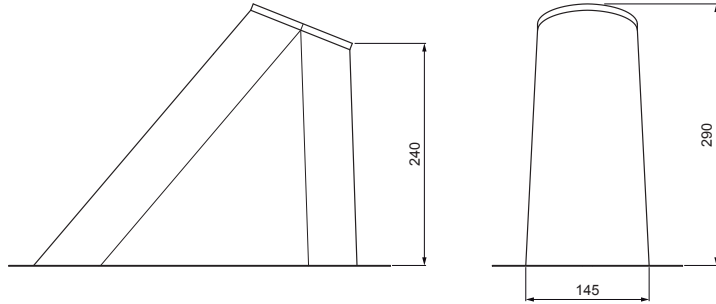

TECHNICAL SHEET

VENTILATION CHIMNEY BASE

FALZ-W.15 VKP

BM Aluminium pre-painted W.15 – Pure white W.15 – RAL 9010

DETAIL:

- 1. ventilation chimney base
- 2. ventilation chimney + EPDM

Dimensions [mm]	
Nominal dimension	Ø D
110 – 125	110
110 – 125	125 *

* It is created by trimming adjustment – enlarging the hole

INDEX	CHANGE	DATE	SIGNATURE			
MATERIAL BRAND			W.C.	WEIGHT kg	SCALE	
SIZE, SEMI-FINISHED PRODUCTS				STN STANDARD	SORTING NUMBER	
AUXILIARY EQUIPMENT				NOTE	POSITION NUMBER	
ELABORATED BY Ing. Kluska M.						
TESTED BY						
TECHNOLOGIST		TECHNOLOGIST		OLD DRAWING	DRAWING NUMBER	
NAME			Ventilation chimney base		Number of sheets	FALZ-W.15 VKP Sheet 