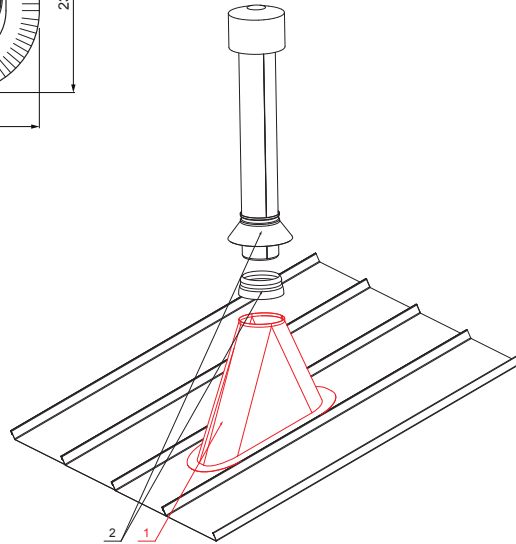

TECHNICAL SHEET

VENTILATION CHIMNEY BASE

FALZ-W.15 VKP

BM Aluminium pre-painted W.15 – Pure white W.15 – RAL 9010

DETAIL:

- 1. ventilation chimney base
- 2. ventilation chimney + EPDM

Dimensions [mm]	
Nominal dimension	Ø D
110 – 125	110
110 – 125	125 *

* It is created by trimming adjustment – enlarging the hole

INDEX	CHANGE	DATE	SIGNATURE			
MATERIAL BRAND			W.C.	WEIGHT kg	SCALE	
SIZE, SEMI-FINISHED PRODUCTS				STN STANDARD	SORTING NUMBER	
AUXILIARY EQUIPMENT				NOTE	POSITION NUMBER	
ELABORATED BY Ing. Kluska M.						
TESTED BY						
TECHNOLOGIST		TECHNOLOGIST		OLD DRAWING	DRAWING NUMBER	
NAME			Ventilation chimney base		Number of sheets	FALZ-W.15 VKP Sheet 