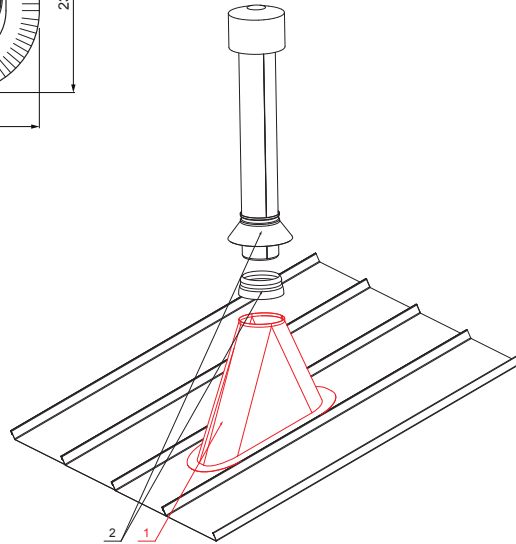

TECHNICAL SHEET

VENTILATION CHIMNEY BASE

FALZ-W.15 VKP

BM Aluminium pre-painted W.15 – Pure white W.15 – RAL 9010

DETAIL:

- 1. ventilation chimney base
- 2. ventilation chimney + EPDM

Dimensions [mm]	
Nominal dimension	Ø D
110 – 125	110
110 – 125	125 *

* It is created by trimming adjustment – enlarging the hole

INDEX	CHANGE	DATE	SIGNATURE	  	
MATERIAL BRAND			W.C.	WEIGHT kg	SCALE
SIZE, SEMI-FINISHED PRODUCTS				STN STANDARD	SORTING NUMBER
AUXILIARY EQUIPMENT				NOTE	POSITION NUMBER
ELABORATED BY Ing. Kluska M.					
TESTED BY					
TECHNOLOGIST		TECHNOLOGIST		OLD DRAWING	DRAWING NUMBER
NAME			Ventilation chimney base		
			Number of sheets	FALZ-W.15 VKP	Sheet 