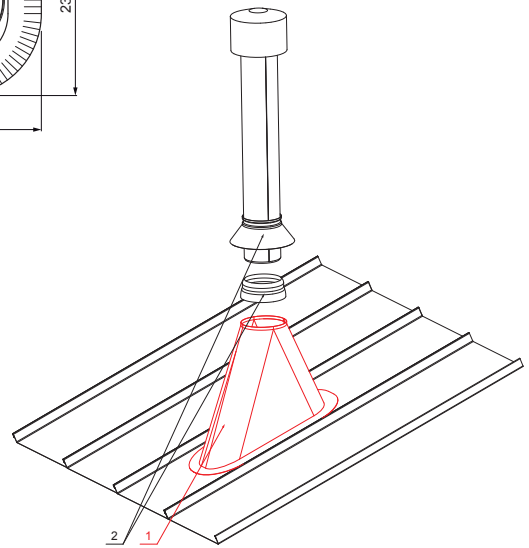

TECHNICAL SHEET

VENTILATION CHIMNEY BASE

FALZ-W.15 VKP

ZSM Aluminium pre-painted W.15 – Zinc grey W.15 – RAL extra

- DETAIL:**
1. ventilation chimney base
 2. ventilation chimney + EPDM

Dimensions [mm]	
Nominal dimension	Ø D
110 – 125	110
110 – 125	125 *

* It is created by trimming adjustment – enlarging the hole

INDEX	CHANGE	DATE	SIGNATURE	  	
MATERIAL BRAND			W.C.	WEIGHT kg	SCALE
SIZE, SEMI-FINISHED PRODUCTS				STN STANDARD	SORTING NUMBER
AUXILIARY EQUIPMENT				NOTE	POSITION NUMBER
ELABORATED BY Ing. Kluska M.					
TESTED BY				OLD DRAWING	DRAWING NUMBER
TECHNOLOGIST			TECHNOLOGIST		
NAME			Ventilation chimney base		
			Number of sheets	FALZ-W.15 VKP	
				Sheet	