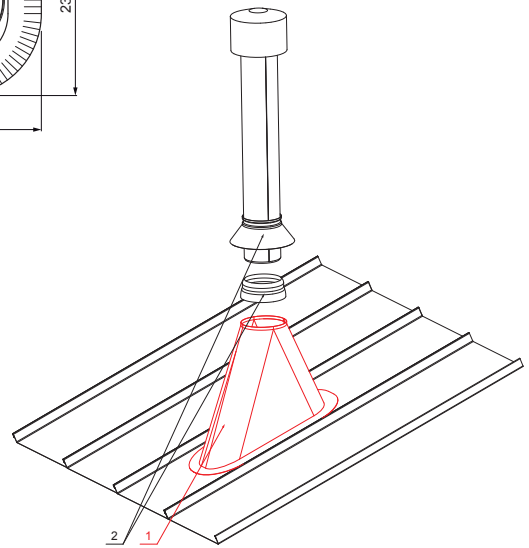

TECHNICAL SHEET

VENTILATION CHIMNEY BASE

FALZ-W.15 VKP

ZSM Aluminium pre-painted W.15 – Zinc grey W.15 – RAL extra

- DETAIL:**
1. ventilation chimney base
 2. ventilation chimney + EPDM

Dimensions [mm]	
Nominal dimension	Ø D
110 – 125	110
110 – 125	125 *

* It is created by trimming adjustment – enlarging the hole

INDEX	CHANGE	DATE	SIGNATURE		
MATERIAL BRAND			W.C.	WEIGHT kg	SCALE
SIZE, SEMI-FINISHED PRODUCTS				STN STANDARD	SORTING NUMBER
AUXILIARY EQUIPMENT				NOTE	POSITION NUMBER
ELABORATED BY Ing. Kluska M.					
TESTED BY				OLD DRAWING	DRAWING NUMBER
TECHNOLOGIST			TECHNOLOGIST		
NAME			Ventilation chimney base		
			Number of sheets	FALZ-W.15 VKP Sheet	