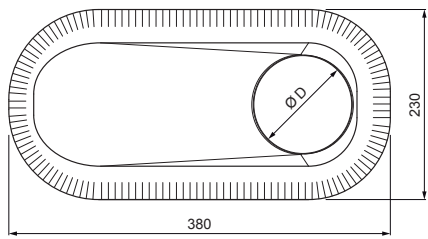

TECHNICAL SHEET

VENTILATION CHIMNEY BASE

FALZ-W.15 VKP

ZSM Aluminium pre-painted W.15 – Zinc grey W.15 – RAL extra

- DETAIL:**
1. ventilation chimney base
 2. ventilation chimney + EPDM

Dimensions [mm]	
Nominal dimension	Ø D
110 – 125	110
110 – 125	125 *

* It is created by trimming adjustment – enlarging the hole

INDEX	CHANGE	DATE	SIGNATURE		
MATERIAL BRAND			W.C.	WEIGHT kg	SCALE
SIZE, SEMI-FINISHED PRODUCTS				STN STANDARD	SORTING NUMBER
AUXILIARY EQUIPMENT				NOTE	POSITION NUMBER
ELABORATED BY Ing. Kluska M.					
TESTED BY				OLD DRAWING	DRAWING NUMBER
TECHNOLOGIST			TECHNOLOGIST		
NAME			Ventilation chimney base		
			Number of sheets	FALZ-W.15 VKP Sheet	