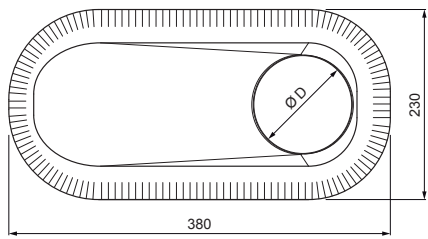

TECHNICAL SHEET

VENTILATION CHIMNEY BASE

FALZ-W.15 VKP

ZSM Aluminium pre-painted W.15 – Zinc grey W.15 – RAL extra

- DETAIL:**
1. ventilation chimney base
 2. ventilation chimney + EPDM

Dimensions [mm]	
Nominal dimension	Ø D
110 – 125	110
110 – 125	125 *

* It is created by trimming adjustment – enlarging the hole

INDEX	CHANGE	DATE	SIGNATURE	  	
MATERIAL BRAND			W.C.	WEIGHT kg	SCALE
SIZE, SEMI-FINISHED PRODUCTS				STN STANDARD	SORTING NUMBER
AUXILIARY EQUIPMENT				NOTE	POSITION NUMBER
ELABORATED BY Ing. Kluska M.					
TESTED BY				OLD DRAWING	DRAWING NUMBER
TECHNOLOGIST			TECHNOLOGIST		
NAME			Ventilation chimney base		
			Number of sheets	FALZ-W.15 VKP	
				Sheet	