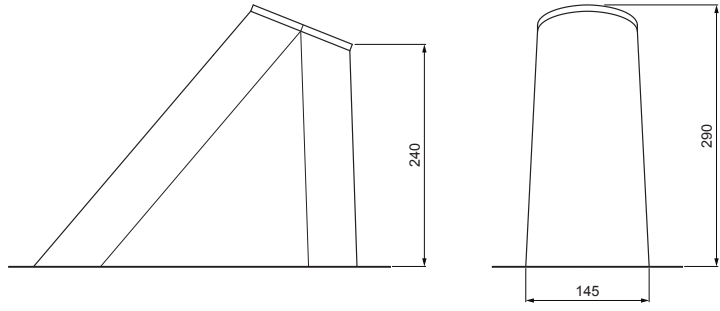

TECHNICAL SHEET

VENTILATION CHIMNEY BASE

FALZ-W.15 VKP

ZSM Aluminium pre-painted W.15 – Zinc grey W.15 – RAL extra

- DETAIL:**
1. ventilation chimney base
 2. ventilation chimney + EPDM

Dimensions [mm]	
Nominal dimension	Ø D
110 – 125	110
110 – 125	125 *

* It is created by trimming adjustment – enlarging the hole

INDEX	CHANGE	DATE	SIGNATURE		
MATERIAL BRAND			W.C.	WEIGHT kg	SCALE
SIZE, SEMI-FINISHED PRODUCTS				STN STANDARD	SORTING NUMBER
AUXILIARY EQUIPMENT				NOTE	POSITION NUMBER
ELABORATED BY Ing. Kluska M.					
TESTED BY				OLD DRAWING	DRAWING NUMBER
TECHNOLOGIST			TECHNOLOGIST		
NAME			Ventilation chimney base		
			Number of sheets	FALZ-W.15 VKP Sheet	