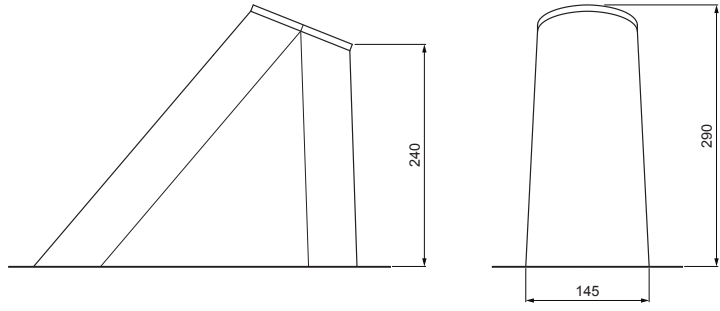

TECHNICAL SHEET

VENTILATION CHIMNEY BASE

FALZ-W.15 VKP

ZSM Aluminium pre-painted W.15 – Zinc grey W.15 – RAL extra

- DETAIL:**
1. ventilation chimney base
 2. ventilation chimney + EPDM

Dimensions [mm]	
Nominal dimension	Ø D
110 – 125	110
110 – 125	125 *

* It is created by trimming adjustment – enlarging the hole

INDEX	CHANGE	DATE	SIGNATURE	  	
MATERIAL BRAND			W.C.	WEIGHT kg	SCALE
SIZE, SEMI-FINISHED PRODUCTS				STN STANDARD	SORTING NUMBER
AUXILIARY EQUIPMENT				NOTE	POSITION NUMBER
ELABORATED BY Ing. Kluska M.					
TESTED BY				OLD DRAWING	DRAWING NUMBER
TECHNOLOGIST			TECHNOLOGIST		
NAME			Ventilation chimney base		
			Number of sheets	FALZ-W.15 VKP	
				Sheet	