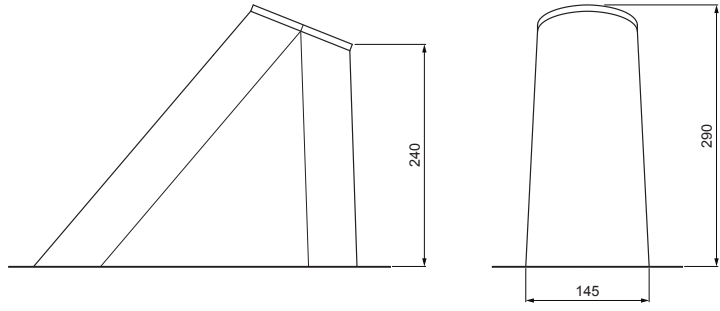

TECHNICAL SHEET

VENTILATION CHIMNEY BASE

FALZ-W.15 VKP

MHM Aluminium pre-painted W.15 – Copper brown W.15 – RAL 8004

- DETAIL:**
1. ventilation chimney base
 2. ventilation chimney + EPDM

Dimensions [mm]	
Nominal dimension	Ø D
110 – 125	110
110 – 125	125 *

* It is created by trimming adjustment – enlarging the hole

INDEX	CHANGE	DATE	SIGNATURE	KJG QUALITY®	Scan code for 3D model
MATERIAL BRAND			W.C.	WEIGHT kg	SCALE
SIZE, SEMI-FINISHED PRODUCTS				STN STANDARD	SORTING NUMBER
AUXILIARY EQUIPMENT				NOTE	POSITION NUMBER
ELABORATED BY Ing. Kluska M.					
TESTED BY					
TECHNOLOGIST		TECHNOLOGIST		OLD DRAWING	DRAWING NUMBER
NAME			Ventilation chimney base		
			Number of sheets		FALZ-W.15 VKP Sheet