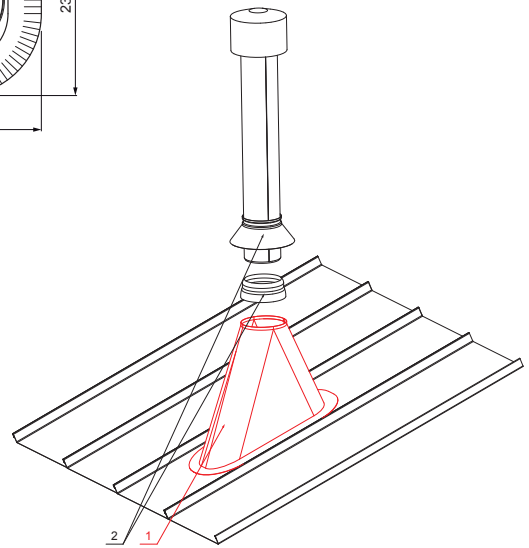

TECHNICAL SHEET

VENTILATION CHIMNEY BASE

FALZ-W.15 VKP

MHM Aluminium pre-painted W.15 – Copper brown W.15 – RAL 8004

- DETAIL:**
1. ventilation chimney base
 2. ventilation chimney + EPDM

Dimensions [mm]	
Nominal dimension	Ø D
110 – 125	110
110 – 125	125 *

* It is created by trimming adjustment – enlarging the hole

INDEX	CHANGE	DATE	SIGNATURE	KJG QUALITY®	Scan code for 3D model
MATERIAL BRAND			W.C.	WEIGHT kg	SCALE
SIZE, SEMI-FINISHED PRODUCTS				STN STANDARD	SORTING NUMBER
AUXILIARY EQUIPMENT				NOTE	POSITION NUMBER
ELABORATED BY Ing. Kluska M.					
TESTED BY					
TECHNOLOGIST		TECHNOLOGIST		OLD DRAWING	DRAWING NUMBER
NAME			Ventilation chimney base		
			Number of sheets		FALZ-W.15 VKP Sheet