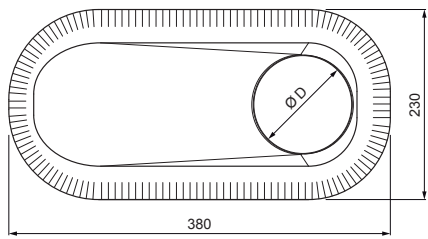

TECHNICAL SHEET

VENTILATION CHIMNEY BASE

FALZ-W.15 VKP

MHM Aluminium pre-painted W.15 – Copper brown W.15 – RAL 8004

- DETAIL:**
1. ventilation chimney base
 2. ventilation chimney + EPDM

Dimensions [mm]	
Nominal dimension	Ø D
110 – 125	110
110 – 125	125 *

* It is created by trimming adjustment – enlarging the hole

INDEX	CHANGE	DATE	SIGNATURE	KJG QUALITY®	Scan code for 3D model
MATERIAL BRAND			W.C.	WEIGHT kg	SCALE
SIZE, SEMI-FINISHED PRODUCTS				STN STANDARD	SORTING NUMBER
AUXILIARY EQUIPMENT				NOTE	POSITION NUMBER
ELABORATED BY Ing. Kluska M.					
TESTED BY					
TECHNOLOGIST		TECHNOLOGIST		OLD DRAWING	DRAWING NUMBER
NAME			Ventilation chimney base		
			Number of sheets		FALZ-W.15 VKP Sheet