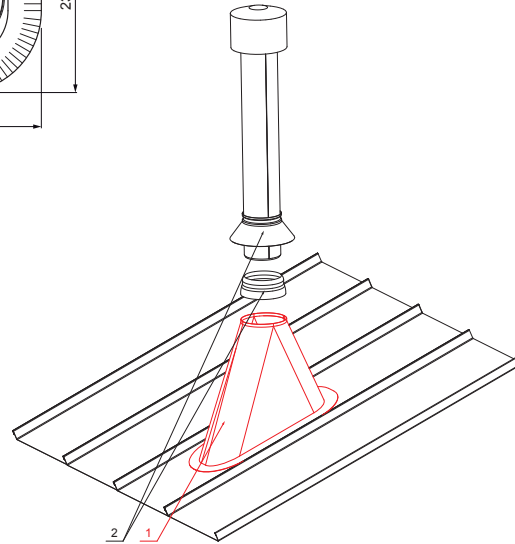

TECHNICAL SHEET

VENTILATION CHIMNEY BASE

FALZ-W.15 VKP

Aluminium pre-painted W.15 – Moss green W.15 – RAL 6005

DETAIL:

- 1. ventilation chimney base
- 2. ventilation chimney + EPDM

Dimensions [mm]	
Nominal dimension	Ø D
110 – 125	110
110 – 125	125 *

* It is created by trimming adjustment – enlarging the hole

INDEX	CHANGE	DATE	SIGNATURE			
MATERIAL BRAND			W.C.	WEIGHT kg	SCALE	
SIZE, SEMI-FINISHED PRODUCTS				STN STANDARD	SORTING NUMBER	
AUXILIARY EQUIPMENT				NOTE	POSITION NUMBER	
ELABORATED BY Ing. Kluska M.						
TESTED BY						
TECHNOLOGIST		TECHNOLOGIST		OLD DRAWING	DRAWING NUMBER	
NAME			Ventilation chimney base		Number of sheets	
					FALZ-W.15 VKP Sheet 	