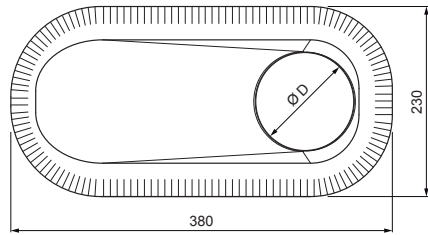

TECHNICAL SHEET

VENTILATION CHIMNEY BASE

FALZ-W.15 VKP

Aluminium pre-painted W.15 – Moss green W.15 – RAL 6005

DETAIL:

- 1. ventilation chimney base
- 2. ventilation chimney + EPDM

Dimensions [mm]	
Nominal dimension	Ø D
110 – 125	110
110 – 125	125 *

* It is created by trimming adjustment – enlarging the hole

INDEX	CHANGE	DATE	SIGNATURE			
MATERIAL BRAND			W.C.	WEIGHT kg	SCALE	
SIZE, SEMI-FINISHED PRODUCTS				STN STANDARD	SORTING NUMBER	
AUXILIARY EQUIPMENT				NOTE	POSITION NUMBER	
ELABORATED BY Ing. Kluska M.						
TESTED BY						
TECHNOLOGIST		TECHNOLOGIST		OLD DRAWING	DRAWING NUMBER	
NAME			Ventilation chimney base		Number of sheets	
					FALZ-W.15 VKP Sheet 	