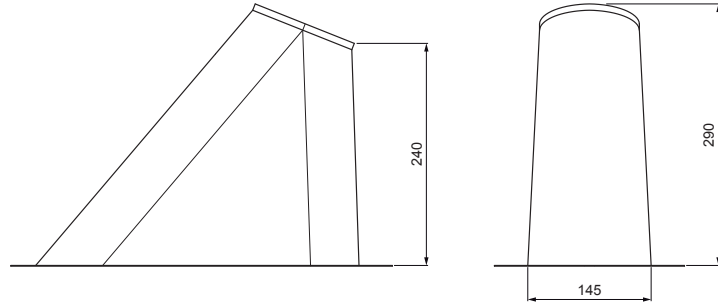

TECHNICAL SHEET

VENTILATION CHIMNEY BASE

FALZ-W.15 VKP

Aluminium pre-painted W.15 – Moss green W.15 – RAL 6005

DETAIL:

- 1. ventilation chimney base
- 2. ventilation chimney + EPDM

Dimensions [mm]	
Nominal dimension	Ø D
110 – 125	110
110 – 125	125 *

* It is created by trimming adjustment – enlarging the hole

INDEX	CHANGE	DATE	SIGNATURE			
MATERIAL BRAND			W.C.	WEIGHT kg	SCALE	
SIZE, SEMI-FINISHED PRODUCTS				STN STANDARD	SORTING NUMBER	
AUXILIARY EQUIPMENT				NOTE	POSITION NUMBER	
ELABORATED BY Ing. Kluska M.						
TESTED BY						
TECHNOLOGIST		TECHNOLOGIST		OLD DRAWING	DRAWING NUMBER	
NAME			Ventilation chimney base		Number of sheets	
					FALZ-W.15 VKP Sheet 	