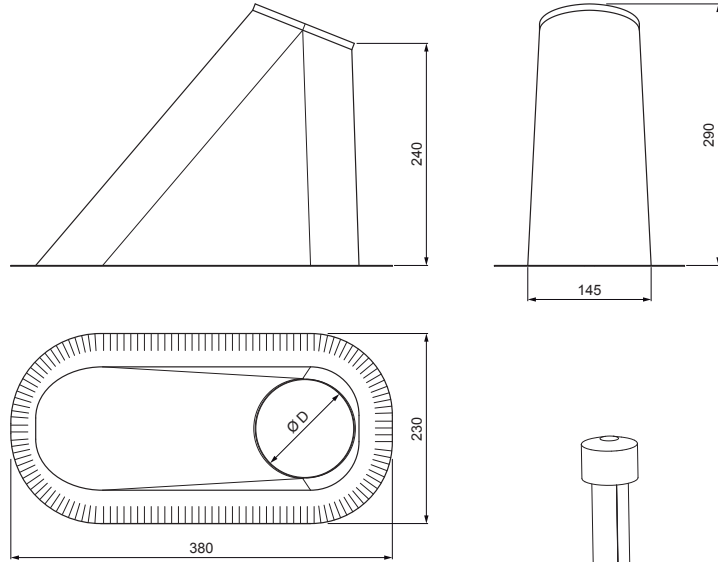

TECHNICAL SHEET

VENTILATION CHIMNEY BASE

FALZ-W.15 VKP

BHTM Aluminium pre-painted W.15 – Grey aluminum W.15 – RAL 9007

- DETAIL:**
1. ventilation chimney base
 2. ventilation chimney + EPDM

Dimensions [mm]	
Nominal dimension	Ø D
110 – 125	110
110 – 125	125 *

* It is created by trimming adjustment – enlarging the hole

INDEX	CHANGE	DATE	SIGNATURE	KJG QUALITY®	Scan code for 3D model
MATERIAL BRAND			W.C.	WEIGHT kg	SCALE
SIZE, SEMI-FINISHED PRODUCTS				STN STANDARD	SORTING NUMBER
AUXILIARY EQUIPMENT				NOTE	POSITION NUMBER
ELABORATED BY Ing. Kluska M.					
TESTED BY				OLD DRAWING	DRAWING NUMBER
TECHNOLOGIST					
NAME			Ventilation chimney base		
			Number of sheets		
			FALZ-W.15 VKP		
			Sheet		