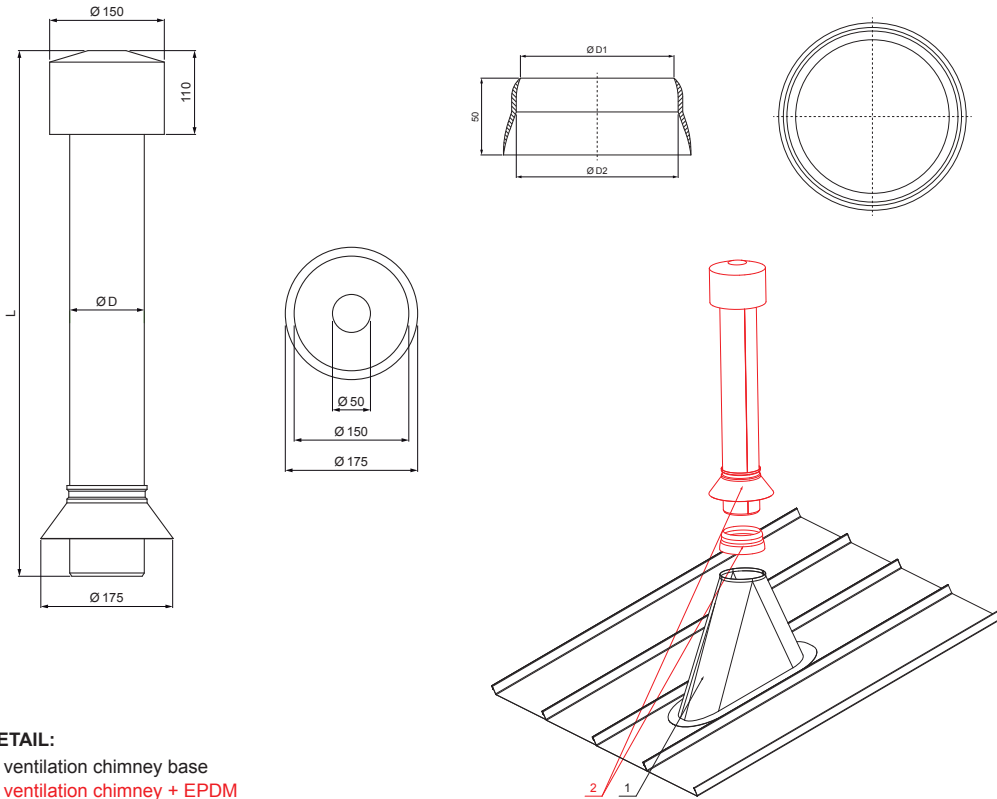

TECHNICAL SHEET

VENTILATION CHIMNEY + EPDM

FALZ-W.15 VKE

OCM Aluminium pre-painted W.15 – Steel red W.15 – RAL 3009

DETAIL:
 1. ventilation chimney base
 2. ventilation chimney + EPDM

Dimensions – Ventilation chimney [mm]	
Nominal dimension	Ø D
110	110
125	125

Dimensions – EPDM [mm]		
Nominal dimension	Ø D 1	Ø D 2
110	110	100
125	125	115

INDEX	CHANGE	DATE	SIGNATURE	KJG QUALITY®	Scan code for 3D model	
MATERIAL BRAND			W.C.	WEIGHT kg	SCALE	
SIZE, SEMI-FINISHED PRODUCTS					STN STANDARD	
AUXILIARY EQUIPMENT					SORTING NUMBER	
ELABORATED BY Ing. Kluska M.					NOTE	
TESTED BY					POSITION NUMBER	
TECHNOLOGIST		TECHNOLOGIST		OLD DRAWING	DRAWING NUMBER	
NAME			Ventilation chimney + EPDM		Number of sheets	FALZ-W.15 VKE Sheet