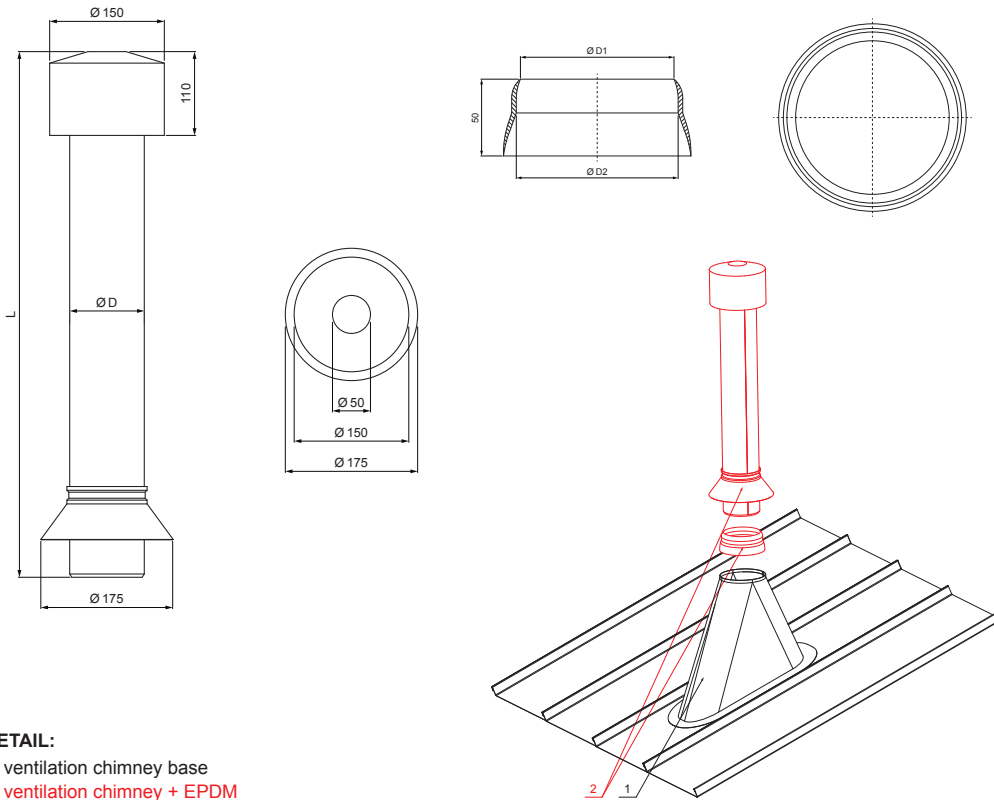

TECHNICAL SHEET

VENTILATION CHIMNEY + EPDM

FALZ-W.15 VKE

BHM Aluminium pre-painted W.15 – White aluminum W.15 – RAL 9006

DETAIL:
 1. ventilation chimney base
 2. ventilation chimney + EPDM

Dimensions – Ventilation chimney [mm]	
Nominal dimension	Ø D
110	110
125	125

Dimensions – EPDM [mm]		
Nominal dimension	Ø D 1	Ø D 2
110	110	100
125	125	115

INDEX	CHANGE	DATE	SIGNATURE			
MATERIAL BRAND			W.C.	WEIGHT kg	SCALE	
SIZE, SEMI-FINISHED PRODUCTS						
AUXILIARY EQUIPMENT				STN STANDARD	SORTING NUMBER	
ELABORATED BY Ing. Kluska M.				NOTE	POSITION NUMBER	
TESTED BY						
TECHNOLOGIST		TECHNOLOGIST		OLD DRAWING	DRAWING NUMBER	
NAME			Ventilation chimney + EPDM		Number of sheets	FALZ-W.15 VKE Sheet 