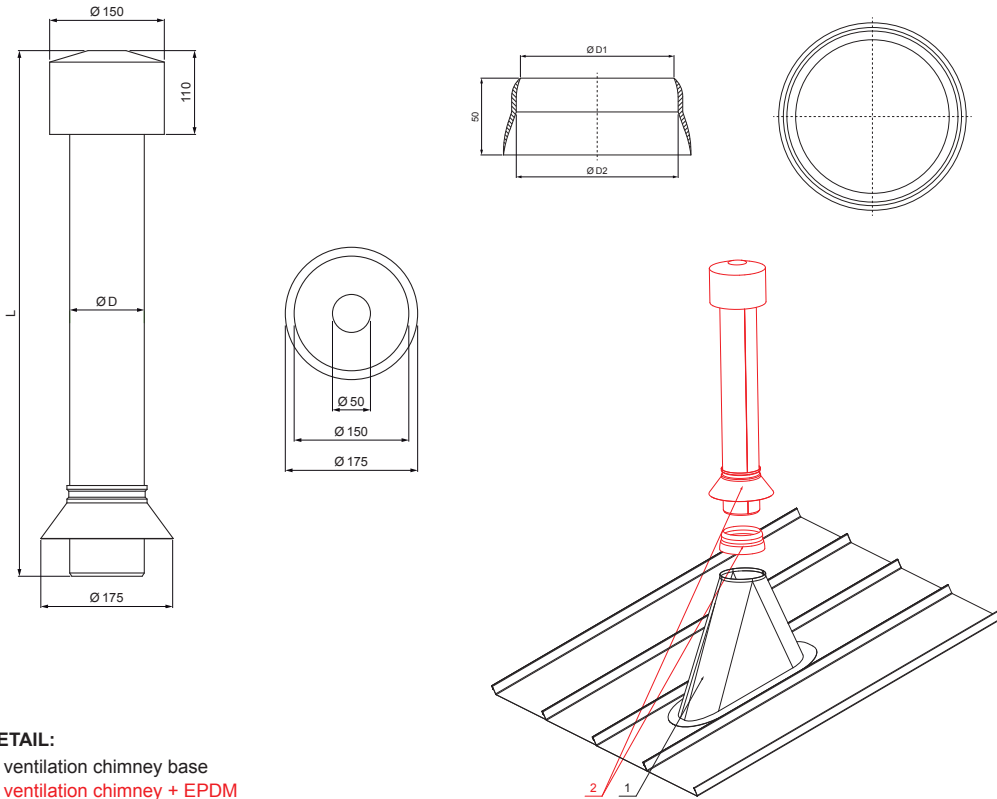

TECHNICAL SHEET

VENTILATION CHIMNEY + EPDM

FALZ-W.15 VKE

- DETAIL:**
 1. ventilation chimney base
 2. ventilation chimney + EPDM

BM Aluminium pre-painted W.15 – Pure white W.15 – RAL 9010

Dimensions – Ventilation chimney [mm]	
Nominal dimension	Ø D
110	110
125	125

Dimensions – EPDM [mm]		
Nominal dimension	Ø D 1	Ø D 2
110	110	100
125	125	115

INDEX	CHANGE	DATE	SIGNATURE			
MATERIAL BRAND			W.C.	WEIGHT kg	SCALE	
SIZE, SEMI-FINISHED PRODUCTS						
AUXILIARY EQUIPMENT				STN STANDARD	SORTING NUMBER	
ELABORATED BY Ing. Kluska M.				NOTE	POSITION NUMBER	
TESTED BY						
TECHNOLOGIST		TECHNOLOGIST		OLD DRAWING	DRAWING NUMBER	
NAME			Ventilation chimney + EPDM		Number of sheets	FALZ-W.15 VKE Sheet 